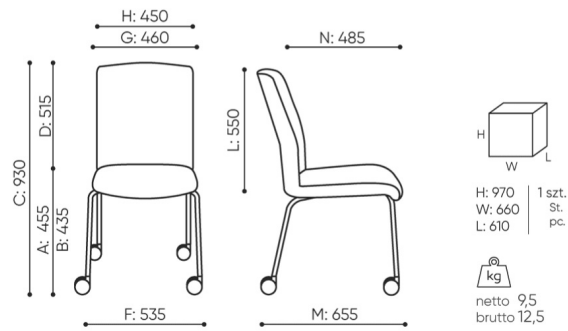

Valeurs utilitaires

La possibilité d'empiler, de réunir des chaises en rangées et de fixer des bureaux sont les valeurs d'utilité qui satisferont les exigences de chaque client.

données techniques

ZP 261H be:basic

Standard ●
Option ○

Base

Powder painted (colors according to the Bejot sampler book) ●

Castors

Hard castors for soft floors Ø 65 with auto-brake

DEMA ●

Soft castors for hard floors Ø 65 with auto-brake

DEMAD ○

Universal castors without brake function, color white

RL W4 ○

dimensions

ZP 261H be:basic

ZP 261H

- A seat height: overall dimensions
- B seat height: measured according to the norm
PN EN 1335 - 1
- C chair height
- D backrest height
- E headrest height
- F dimensional width chair / base
- G seat width
- H backrest width
- I width between armrests
- K height from the floor to the armrest
- L backrest length
- M dimensional chair depth
- N seat depth / seat length