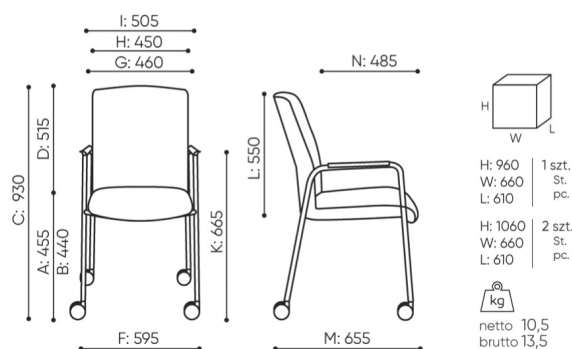

# dimensions

## ZP 260H be:basic

ZP 260H

- A seat height: overall dimensions
- B seat height: measured according to the norm  
PN EN 1335 - 1
- C chair height
- D backrest height
- E headrest height
- F dimensional width chair / base
- G seat width
- H backrest width
- I width between armrests
- K height from the floor to the armrest
- L backrest length
- M dimensional chair depth
- N seat depth / seat length

Dimensions are approximate and may vary depending on the selected product configuration. The requirements of the standard are always met.