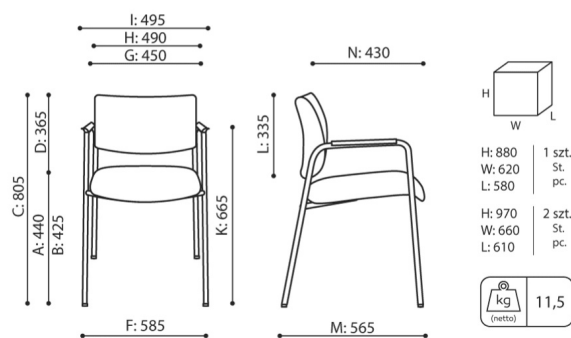

offre be:basic

ZP 220 be:basic

: fiche produit

Produits retirés de l'offre avec des délais de livraison prolongés.
Disponibles uniquement dans la limite des stocks disponibles.

design:

Site du produit
[lien vers le site](#)

bejot:

dimensions

ZP 220 be:basic

ZP 220

- A seat height: overall dimensions
- B seat height: measured according to the norm PN EN 1335 - 1
- C chair height
- D backrest height
- E headrest height
- F dimensional width chair / base
- G seat width
- H backrest width
- I width between armrests
- K height from the floor to the armrest
- L backrest length
- M dimensional chair depth
- N seat depth / seat length

Dimensions are approximate and may vary depending on the selected product configuration. The requirements of the standard are always met.

mat riaux disponibles pour la collection

1st price group	Bond, Fenno, Keimo, Sawana
2nd price group	Alpa, Charles, Charles - Studio Design, Cura, Era - Studio Design, Pastel, Roccia
3rd price group	Ally, Ally SD, Alpa-Studio Design, Blazer, Cura SD, Easy SD, Oceanic, Rhythm, Silvertex , Silvertex - Studio Design, Synergy, Synergy - Studio Design
4th price group	Heritage, Oceanic-Studio Design, Remix - Studio Design
5th price group	Accessoire, Steelcut Trio 3
Cuir	Leather
Metal	Metal - powder coated