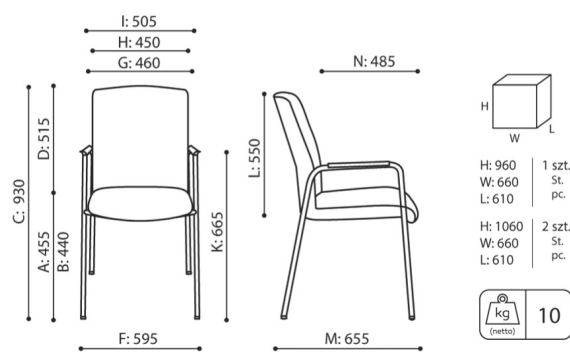

offre be:basic

ZP 220 be:basic

: fiche produit

Produits retirés de l'offre avec des délais de livraison prolongés.
Disponibles uniquement dans la limite des stocks disponibles.

design:

Site du produit
[lien vers le site](#)

bejot:

dimensions

ZP 220 be:basic

ZP 22H

- A seat height: overall dimensions
- B seat height: measured according to the norm PN EN 1335 - 1
- C chair height
- D backrest height
- E headrest height
- F dimensional width chair / base
- G seat width
- H backrest width
- I width between armrests
- K height from the floor to the armrest
- L backrest length
- M dimensional chair depth
- N seat depth / seat length

Dimensions are approximate and may vary depending on the selected product configuration. The requirements of the standard are always met.

mat riaux disponibles pour la collection

1st price group	Bond, Fenno, Keimo, Sawana
2nd price group	Alpa, Charles, Charles - Studio Design, Cura, Era - Studio Design, Pastel, Roccia
3rd price group	Ally, Ally SD, Alpa-Studio Design, Blazer, Cura SD, Easy SD, Oceanic, Rhythm, Silvertex , Silvertex - Studio Design, Synergy, Synergy - Studio Design
4th price group	Heritage, Oceanic-Studio Design, Remix - Studio Design
5th price group	Accessoire, Steelcut Trio 3
Cuir	Leather
Metal	Metal - powder coated