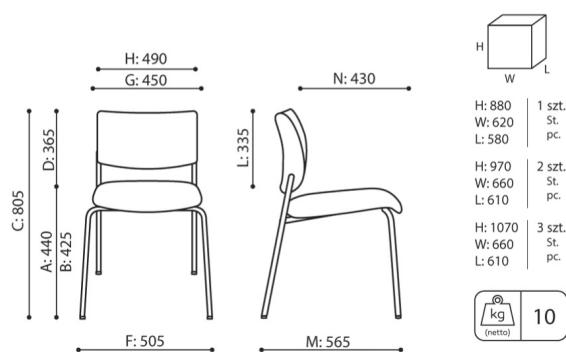

offre be:basic

ZP 215 be:basic

: fiche produit

Produits retirés de l'offre avec des délais de livraison prolongés.
Disponibles uniquement dans la limite des stocks disponibles.

design:

Site du produit
[lien vers le site](#)

bejot:

dimensions

ZP 215 be:basic

H: 880	1 szt.
W: 620	St.
L: 580	pc.
H: 970	2 szt.
W: 660	St.
L: 610	pc.
H: 1070	3 szt.
W: 660	St.
L: 610	pc.

ZP 215

- A seat height: overall dimensions
- B seat height: measured according to the norm PN EN 1335 - 1
- C chair height
- D backrest height
- E headrest height
- F dimensional width chair / base
- G seat width
- H backrest width
- I width between armrests
- K height from the floor to the armrest
- L backrest length
- M dimensional chair depth
- N seat depth / seat length

Dimensions are approximate and may vary depending on the selected product configuration. The requirements of the standard are always met.

mat riaux disponibles pour la collection

1st price group	Bond, Fenno, Keimo, Sawana
2nd price group	Alpa, Charles, Charles - Studio Design, Cura, Era - Studio Design, Pastel, Roccia
3rd price group	Ally, Ally SD, Alpa-Studio Design, Blazer, Cura SD, Easy SD, Oceanic, Rhythm, Silvertex , Silvertex - Studio Design, Synergy, Synergy - Studio Design
4th price group	Heritage, Oceanic-Studio Design, Remix - Studio Design
5th price group	Accessoire, Steelcut Trio 3
Cuir	Leather
Metal	Metal - powder coated