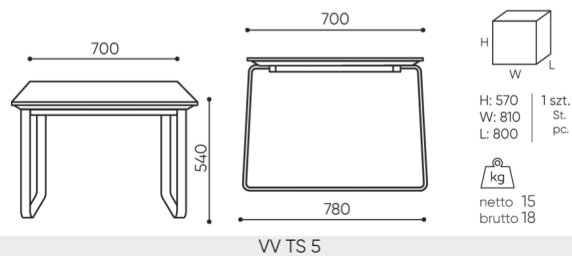

# dimensions

VV TS5

**H** height: overall dimensions

**W** width: overall dimensions

**L** depth: overall dimensions

Dimensions are approximate and may vary depending on the selected product configuration. The requirements of the standard are always met.