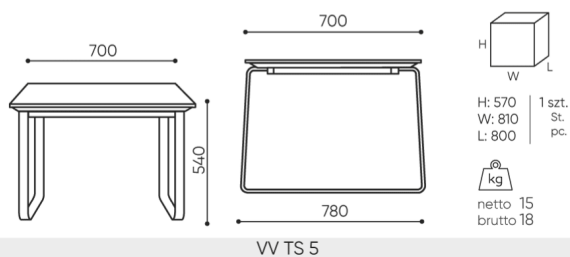

# dimensions

VV TS5

**H** height: overall dimensions

**W** width: overall dimensions

**L** depth: overall dimensions

Dimensions are approximate and may vary depending on the selected product configuration. The requirements of the standard are always met.