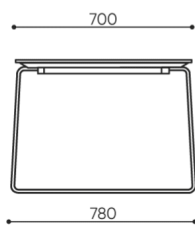

design:
Bejot Development Team

Site du produit
[lien vers le site](#)

bejot:

dimensions

VV TS4

H: 570 | 1 szt.
W: 1410 | St.
L: 810 | pc.

netto 26
brutto 31

VV TS 4

H height: overall dimensions

W width: overall dimensions

L epth: overall dimensions

Dimensions are approximate and may vary depending on the selected product configuration. The requirements of the standard are always met.