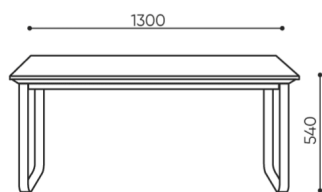

design:
Bejot Development Team

Site du produit
[lien vers le site](#)

bejot:

dimensions

VV TS4

H: 570 | 1 szt.
W: 1410 | St.
L: 810 | pc.

netto 26
brutto 31

VV TS 4

H height: overall dimensions

W width: overall dimensions

L epth: overall dimensions

Dimensions are approximate and may vary depending on the selected product configuration. The requirements of the standard are always met.