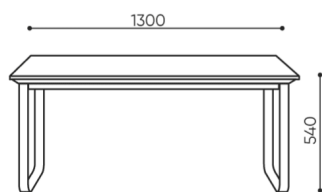

# dimensions

VV TS4

H: 570 | 1 szt.  
W: 1410 | St.  
L: 810 | pc.

netto 26  
brutto 31

VV TS 4

**H** height: overall dimensions

**W** width: overall dimensions

**L** depth: overall dimensions