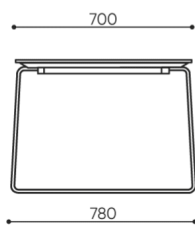

# dimensions

VV TS4

H: 570 | 1 szt.  
W: 1410 | St.  
L: 810 | pc.

netto 26  
brutto 31

VV TS 4

**H** height: overall dimensions

**W** width: overall dimensions

**L** depth: overall dimensions