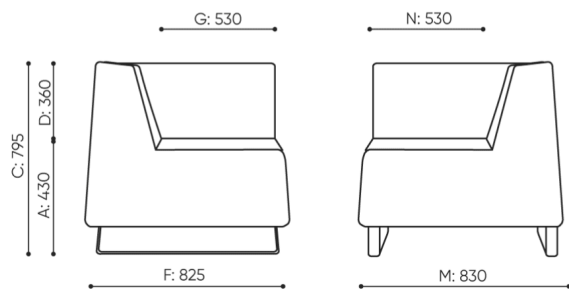

design:
Bejot Development Team

Site du produit
[lien vers le site](#)

bejot:

dimensions

VV C01

H: 810
W: 850
L: 840

1 szt.
St.
pc.

netto 27
brutto 32

VV C 01

- A seat height: overall dimensions
- B seat height
- C chair height: overall dimensions
- D backrest height
- F chair width: overall dimensions
- G seat width
- H backrest width
- K height from the floor to the armrest
- M chair depth: overall dimensions
- N seat depth / seat length

Dimensions are approximate and may vary depending on the selected product configuration. The requirements of the standard are always met.

mat riaux disponibles pour la collection

1st price group	Fenno, Keimo, Sawana
2nd price group	Alpa, Charles, Charles - Studio Design, Cura, Pastel, Roccia, Valencia
3rd price group	Ally, Ally SD, Alpa-Studio Design, Blazer, Cura SD, Easy SD, Oceanic, Silvertex , Silvertex - Studio Design, Synergy, Synergy - Studio Design, Valencia - Studio Design
4th price group	Heritage, Oceanic-Studio Design, Remix - Studio Design
5th price group	Steelcut Trio 3
Cuir	Leather
Metal	Metal - powder coated
Decorative stitch	Decorative stitch