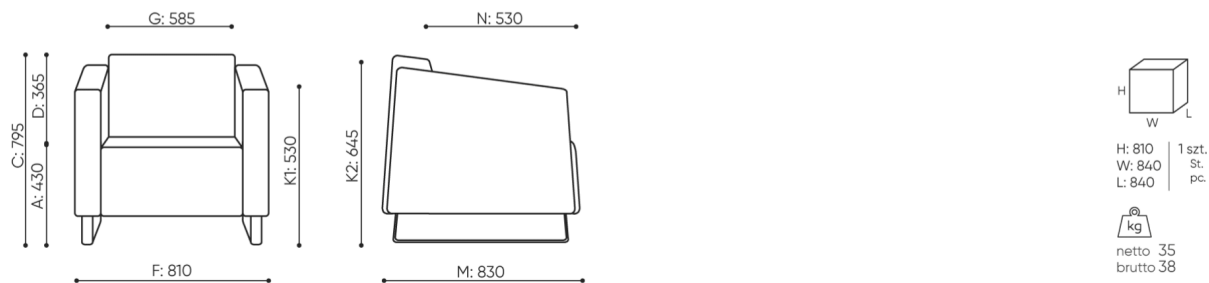

design:
Bejot Development Team

Site du produit
[lien vers le site](#)

bejot:

dimensions

VV 421

VV 421

- A seat height: overall dimensions
- B seat height
- C chair height: overall dimensions
- D backrest height
- F chair width: overall dimensions
- G seat width
- H backrest width
- K height from the floor to the armrest
- M chair depth: overall dimensions
- N seat depth / seat length

Dimensions are approximate and may vary depending on the selected product configuration. The requirements of the standard are always met.

mat riaux disponibles pour la collection

1st price group	Fenno, Keimo, Sawana
2nd price group	Alpa, Charles, Charles - Studio Design, Cura, Pastel, Roccia, Valencia
3rd price group	Ally, Ally SD, Alpa-Studio Design, Blazer, Cura SD, Easy SD, Oceanic, Silvertex , Silvertex - Studio Design, Synergy, Synergy - Studio Design, Valencia - Studio Design
4th price group	Heritage, Oceanic-Studio Design, Remix - Studio Design
5th price group	Steelcut Trio 3
Cuir	Leather
Metal	Metal - powder coated
Decorative stitch	Decorative stitch