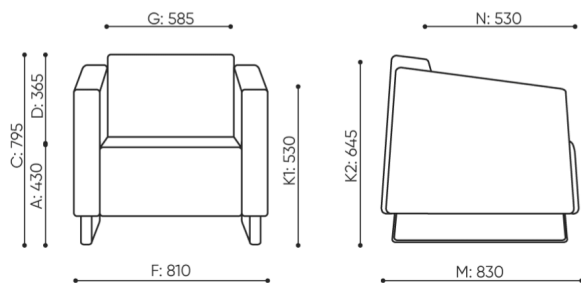

design:
Bejot Development Team

Site du produit
[lien vers le site](#)

bejot:

dimensions

VV 421

H: 810 | 1 szt.
W: 840 | St.
L: 840 | pc.

netto 35
brutto 38

VV 421

bejot:voo_voo

- A seat height: overall dimensions
- B seat height
- C chair height: overall dimensions
- D backrest height
- F chair width: overall dimensions
- G seat width
- H backrest width
- K height from the floor to the armrest
- M chair depth: overall dimensions
- N seat depth / seat length

Dimensions are approximate and may vary depending on the selected product configuration. The requirements of the standard are always met.

mat riaux disponibles pour la collection

1st price group	Fenno, Keimo, Sawana
2nd price group	Alaska, Alpa, Charles, Charles - Studio Design, Cura, Pastel, Roccia, Valencia
3rd price group	Ally, Ally SD, Alpa-Studio Design, Blazer, Cura SD, Easy SD, Oceanic, Silvertex , Silvertex - Studio Design, Synergy, Synergy - Studio Design, Valencia - Studio Design
4th price group	Heritage, Oceanic-Studio Design, Remix - Studio Design
5th price group	Steelcut Trio 3
Cuir	Leather
Metal	Metal - powder coated
Decorative stitch	Decorative stitch