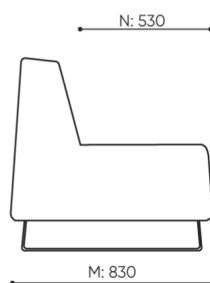

design:
Bejot Development Team

Site du produit
[lien vers le site](#)

bejot:

dimensions

VV 403

H: 900 | 1 szt.
W: 1970 | St.
L: 840 | pc.

netto 40
brutto 45

VV 403 / 4031

bejot:voo_voo

H: 810 | 1 szt.
W: 2050 | St.
L: 840 | pc.

netto 44
brutto 50

VV 413 R/L

- A seat height: overall dimensions
- B seat height
- C chair height: overall dimensions
- D backrest height
- F chair width: overall dimensions
- G seat width
- H backrest width
- K height from the floor to the armrest
- M chair depth: overall dimensions
- N seat depth / seat length