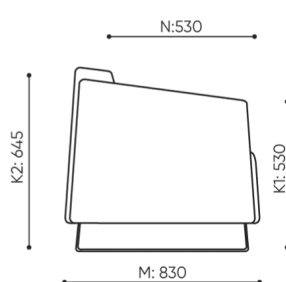

design:
Bejot Development Team

Site du produit
[lien vers le site](#)

bejot:

dimensions

VV 403

H: 900 | 1 szt.
W: 1970 | St.
L: 840 | pc.

netto 40
brutto 45

VV 403 / 4031

bejot:voo_voo

H: 810 | 1 szt.
W: 2050 | St.
L: 840 | pc.

netto 44
brutto 50

VV 413 R/L

- A seat height: overall dimensions
- B seat height
- C chair height: overall dimensions
- D backrest height
- F chair width: overall dimensions
- G seat width
- H backrest width
- K height from the floor to the armrest
- M chair depth: overall dimensions
- N seat depth / seat length