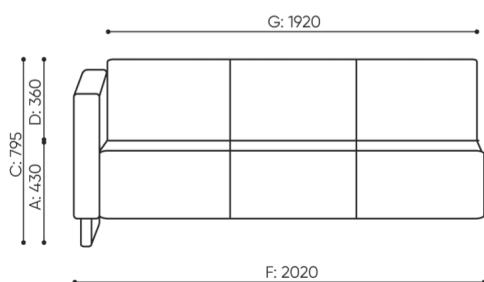

VOO_VOO

VV 403

: fiche produit

Grâce à ses formes géométriques simples, sa base en acier, son adaptabilité infinie et ses tables correspondantes, la collection de canapés Voo_voo s'intègre parfaitement à l'ambiance et à l'élégance des espaces de bureaux et des lieux publics modernes.

design:
Bejot Development Team

Site du produit
[lien vers le site](#)

bejot:

dimensions

VV 403

H: 900 | 1 szt.
W: 1970 | St.
L: 840 | pc.

netto 40
brutto 45

VV 403 / 4031

bejot:voo_voo

H: 810 | 1 szt.
W: 2050 | St.
L: 840 | pc.

netto 44
brutto 50

VV 413 R/L

- A seat height: overall dimensions
- B seat height
- C chair height: overall dimensions
- D backrest height
- F chair width: overall dimensions
- G seat width
- H backrest width
- K height from the floor to the armrest
- M chair depth: overall dimensions
- N seat depth / seat length

Dimensions are approximate and may vary depending on the selected product configuration. The requirements of the standard are always met.

mat riaux disponibles pour la collection

1st price group	Fenno, Keimo, Sawana
2nd price group	Alaska, Alpa, Charles, Charles - Studio Design, Cura, Pastel, Roccia, Valencia
3rd price group	Ally, Ally SD, Alpa-Studio Design, Blazer, Cura SD, Easy SD, Oceanic, Silvertex , Silvertex - Studio Design, Synergy, Synergy - Studio Design, Valencia - Studio Design
4th price group	Heritage, Oceanic-Studio Design, Remix - Studio Design
5th price group	Steelcut Trio 3
Cuir	Leather
Metal	Metal - powder coated
Decorative stitch	Decorative stitch