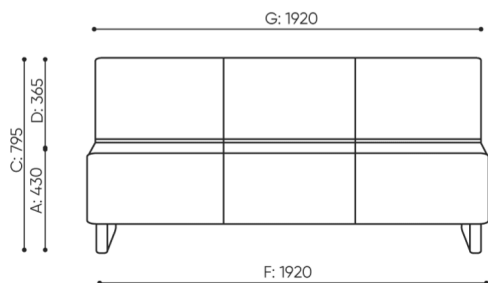

design:
Bejot Development Team

Site du produit
[lien vers le site](#)

bejot:

dimensions

VV 403

H: 900 | 1 szt.
W: 1970 | St.
L: 840 | pc.

netto 40
brutto 45

VV 403 / 4031

bejot:voo_voo

H: 810 | 1 szt.
W: 2050 | St.
L: 840 | pc.

netto 44
brutto 50

VV 413 R/L

- A seat height: overall dimensions
- B seat height
- C chair height: overall dimensions
- D backrest height
- F chair width: overall dimensions
- G seat width
- H backrest width
- K height from the floor to the armrest
- M chair depth: overall dimensions
- N seat depth / seat length

Dimensions are approximate and may vary depending on the selected product configuration. The requirements of the standard are always met.

mat riaux disponibles pour la collection

1st price group	Fenno, Keimo, Sawana
2nd price group	Alaska, Alpa, Charles, Charles - Studio Design, Cura, Pastel, Roccia, Valencia
3rd price group	Ally, Ally SD, Alpa-Studio Design, Blazer, Cura SD, Easy SD, Oceanic, Silvertex , Silvertex - Studio Design, Synergy, Synergy - Studio Design, Valencia - Studio Design
4th price group	Heritage, Oceanic-Studio Design, Remix - Studio Design
5th price group	Steelcut Trio 3
Cuir	Leather
Metal	Metal - powder coated
Decorative stitch	Decorative stitch