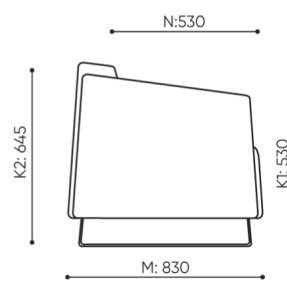

design:
Bejot Development Team

Site du produit
[lien vers le site](#)

bejot:

dimensions

VV 403

H: 900 | 1 szt.
W: 1970 | St.
L: 840 | pc.

netto 40
brutto 45

VV 403 / 4031

bejot:voo_voo

H: 810 | 1 szt.
W: 2050 | St.
L: 840 | pc.

netto 44
brutto 50

VV 413 R/L

- A seat height: overall dimensions
- B seat height
- C chair height: overall dimensions
- D backrest height
- F chair width: overall dimensions
- G seat width
- H backrest width
- K height from the floor to the armrest
- M chair depth: overall dimensions
- N seat depth / seat length

Dimensions are approximate and may vary depending on the selected product configuration. The requirements of the standard are always met.

mat riaux disponibles pour la collection

| | |
|-------------------|---|
| 1st price group | Fenno, Keimo, Sawana |
| 2nd price group | Alpa, Charles, Charles - Studio Design, Cura, Pastel, Roccia, Valencia |
| 3rd price group | Ally, Ally SD, Alpa-Studio Design, Blazer, Cura SD, Easy SD, Oceanic, Silvertex , Silvertex - Studio Design, Synergy, Synergy - Studio Design, Valencia - Studio Design |
| 4th price group | Heritage, Oceanic-Studio Design, Remix - Studio Design |
| 5th price group | Steelcut Trio 3 |
| Cuir | Leather |
| Metal | Metal - powder coated |
| Decorative stitch | Decorative stitch |