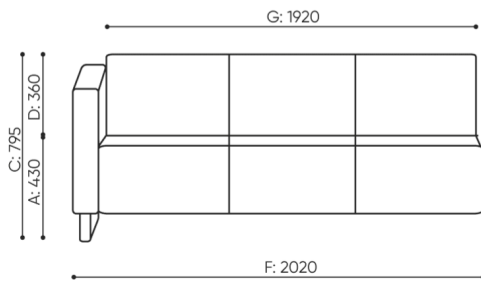

design:
Bejot Development Team

Site du produit
[lien vers le site](#)

bejot:

dimensions

VV 403

H: 900 | 1 szt.
W: 1970 | St.
L: 840 | pc.

netto 40
brutto 45

VV 403 / 4031

bejot:voo_voo

H: 810 | 1 szt.
W: 2050 | St.
L: 840 | pc.

netto 44
brutto 50

VV 413 R/L

- A seat height: overall dimensions
- B seat height
- C chair height: overall dimensions
- D backrest height
- F chair width: overall dimensions
- G seat width
- H backrest width
- K height from the floor to the armrest
- M chair depth: overall dimensions
- N seat depth / seat length

Dimensions are approximate and may vary depending on the selected product configuration. The requirements of the standard are always met.

mat riaux disponibles pour la collection

| | |
|-------------------|---|
| 1st price group | Fenno, Keimo, Sawana |
| 2nd price group | Alpa, Charles, Charles - Studio Design, Cura, Pastel, Roccia, Valencia |
| 3rd price group | Ally, Ally SD, Alpa-Studio Design, Blazer, Cura SD, Easy SD, Oceanic, Silvertex , Silvertex - Studio Design, Synergy, Synergy - Studio Design, Valencia - Studio Design |
| 4th price group | Heritage, Oceanic-Studio Design, Remix - Studio Design |
| 5th price group | Steelcut Trio 3 |
| Cuir | Leather |
| Metal | Metal - powder coated |
| Decorative stitch | Decorative stitch |