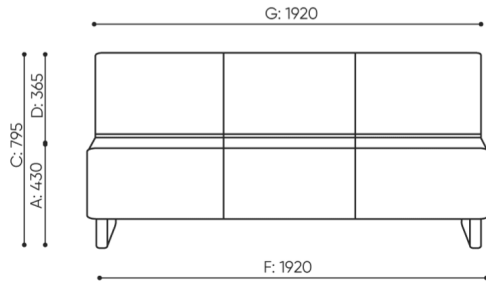

design:
Bejot Development Team

Site du produit
[lien vers le site](#)

bejot:

dimensions

VV 403

H: 900 | 1 szt.
W: 1970 | St.
L: 840 | pc.

netto 40
brutto 45

VV 403 / 4031

bejot:voo_voo

H: 810 | 1 szt.
W: 2050 | St.
L: 840 | pc.

netto 44
brutto 50

VV 413 R/L

- A seat height: overall dimensions
- B seat height
- C chair height: overall dimensions
- D backrest height
- F chair width: overall dimensions
- G seat width
- H backrest width
- K height from the floor to the armrest
- M chair depth: overall dimensions
- N seat depth / seat length

Dimensions are approximate and may vary depending on the selected product configuration. The requirements of the standard are always met.

mat riaux disponibles pour la collection

| | |
|-------------------|---|
| 1st price group | Fenno, Keimo, Sawana |
| 2nd price group | Alpa, Charles, Charles - Studio Design, Cura, Pastel, Roccia, Valencia |
| 3rd price group | Ally, Ally SD, Alpa-Studio Design, Blazer, Cura SD, Easy SD, Oceanic, Silvertex , Silvertex - Studio Design, Synergy, Synergy - Studio Design, Valencia - Studio Design |
| 4th price group | Heritage, Oceanic-Studio Design, Remix - Studio Design |
| 5th price group | Steelcut Trio 3 |
| Cuir | Leather |
| Metal | Metal - powder coated |
| Decorative stitch | Decorative stitch |