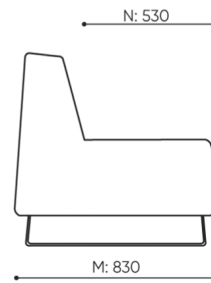

design:
Bejot Development Team

Site du produit
[lien vers le site](#)

bejot:

dimensions

VV 403

H: 900 | 1 szt.
W: 1970 | St.
L: 840 | pc.

netto 40
brutto 45

VV 403 / 4031

bejot:voo_voo

H: 810 | 1 szt.
W: 2050 | St.
L: 840 | pc.

netto 44
brutto 50

VV 413 R/L

- A seat height: overall dimensions
- B seat height
- C chair height: overall dimensions
- D backrest height
- F chair width: overall dimensions
- G seat width
- H backrest width
- K height from the floor to the armrest
- M chair depth: overall dimensions
- N seat depth / seat length

Dimensions are approximate and may vary depending on the selected product configuration. The requirements of the standard are always met.

mat riaux disponibles pour la collection

| | |
|-------------------|---|
| 1st price group | Fenno, Keimo, Sawana |
| 2nd price group | Alpa, Charles, Charles - Studio Design, Cura, Pastel, Roccia, Valencia |
| 3rd price group | Ally, Ally SD, Alpa-Studio Design, Blazer, Cura SD, Easy SD, Oceanic, Silvertex , Silvertex - Studio Design, Synergy, Synergy - Studio Design, Valencia - Studio Design |
| 4th price group | Heritage, Oceanic-Studio Design, Remix - Studio Design |
| 5th price group | Steelcut Trio 3 |
| Cuir | Leather |
| Metal | Metal - powder coated |
| Decorative stitch | Decorative stitch |