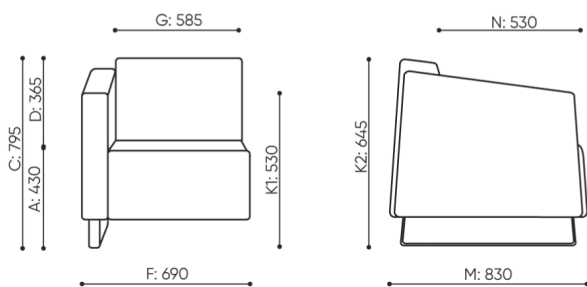

# dimensions

VV 401

H: 800 | 1 szt.  
W: 620 | St.  
L: 830 | pc.

netto 20  
brutto 23

VV 401 / 4011

bejot:voo\_voo

H: 480 | 1 szt.  
W: 810 | St.  
L: 800 | pc.

netto 17  
brutto 22

VV P600

H: 810 | 1 szt.  
W: 720 | St.  
L: 840 | pc.

netto 24  
brutto 28

VV 411 R/L

- A** seat height: overall dimensions
- B** seat height
- C** chair height: overall dimensions
- D** backrest height
- F** chair width: overall dimensions
- G** seat width
- H** backrest width
- K** height from the floor to the armrest
- M** chair depth: overall dimensions
- N** seat depth / seat length

Dimensions are approximate and may vary depending on the selected product configuration. The requirements of the standard are always met.