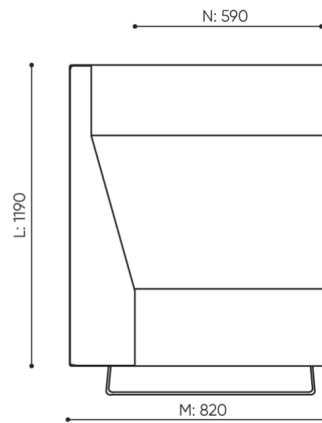

# dimensions

VV 9X2

H: 1450 | 1 szt.  
W: 1410 | St.  
L: 860 | pc.

netto 86  
brutto 115

VV 902

H: 1600 | 1 szt.  
W: 1410 | St.  
L: 860 | pc.

netto 65  
brutto 95

VV 912

bejot:voo\_voo:9xx

- A seat height: overall dimensions
- B seat height
- C chair height: overall dimensions
- D backrest height
- F chair width: overall dimensions
- G seat width
- H backrest width
- K height from the floor to the armrest
- M chair depth: overall dimensions
- N seat depth / seat length

Dimensions are approximate and may vary depending on the selected product configuration. The requirements of the standard are always met.