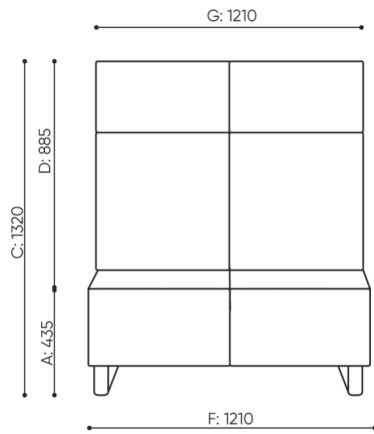

# dimensions

VV 9X2

H: 1450 | 1 szt.  
W: 1410 | St.  
L: 860 | pc.

netto 86  
brutto 115

VV 902

H: 1600 | 1 szt.  
W: 1410 | St.  
L: 860 | pc.

netto 65  
brutto 95

VV 912

bejot:voo\_voo:9xx

- A seat height: overall dimensions
- B seat height
- C chair height: overall dimensions
- D backrest height
- F chair width: overall dimensions
- G seat width
- H backrest width
- K height from the floor to the armrest
- M chair depth: overall dimensions
- N seat depth / seat length

Dimensions are approximate and may vary depending on the selected product configuration. The requirements of the standard are always met.