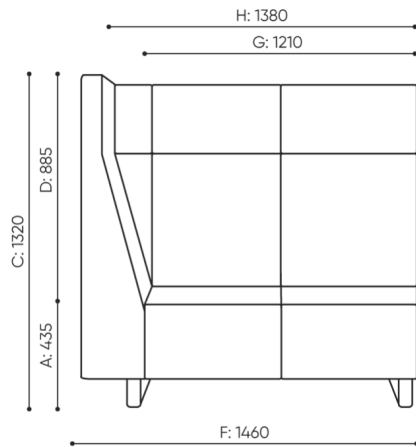

# dimensions

VV 9X2

H: 1450 | 1 szt.  
W: 1410 | St.  
L: 860 | pc.

netto 86  
brutto 115

VV 902

H: 1600 | 1 szt.  
W: 1410 | St.  
L: 860 | pc.

netto 65  
brutto 95

VV 912

bejot:voo\_voo:9xx

- A seat height: overall dimensions
- B seat height
- C chair height: overall dimensions
- D backrest height
- F chair width: overall dimensions
- G seat width
- H backrest width
- K height from the floor to the armrest
- M chair depth: overall dimensions
- N seat depth / seat length

Dimensions are approximate and may vary depending on the selected product configuration. The requirements of the standard are always met.