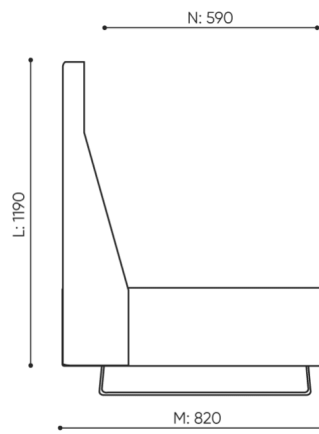

# dimensions

VV 9X2

H: 1450 | 1 szt.  
W: 1410 | St.  
L: 860 | pc.

netto 86  
brutto 115

VV 902

H: 1600 | 1 szt.  
W: 1410 | St.  
L: 860 | pc.

netto 65  
brutto 95

VV 912

bejot:voo\_voo:9xx

- A seat height: overall dimensions
- B seat height
- C chair height: overall dimensions
- D backrest height
- F chair width: overall dimensions
- G seat width
- H backrest width
- K height from the floor to the armrest
- M chair depth: overall dimensions
- N seat depth / seat length

Dimensions are approximate and may vary depending on the selected product configuration. The requirements of the standard are always met.