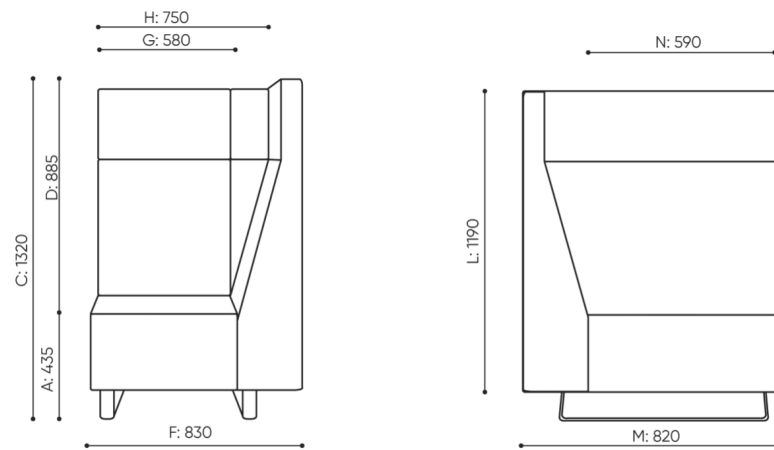

# dimensions

## VV 9X1

H: 720 | 1 szt.  
W: 1410 | St.  
L: 860 | pc.

netto 64  
brutto 95

VV 901

H: 970 | 1 szt.  
W: 1410 | St.  
L: 860 | pc.

netto 43  
brutto 70

VV 911 / 90 C

bejot:voo\_voo:9xx

- A seat height: overall dimensions
- B seat height
- C chair height: overall dimensions
- D backrest height
- F chair width: overall dimensions
- G seat width
- H backrest width
- K height from the floor to the armrest
- M chair depth: overall dimensions
- N seat depth / seat length

Dimensions are approximate and may vary depending on the selected product configuration. The requirements of the standard are always met.