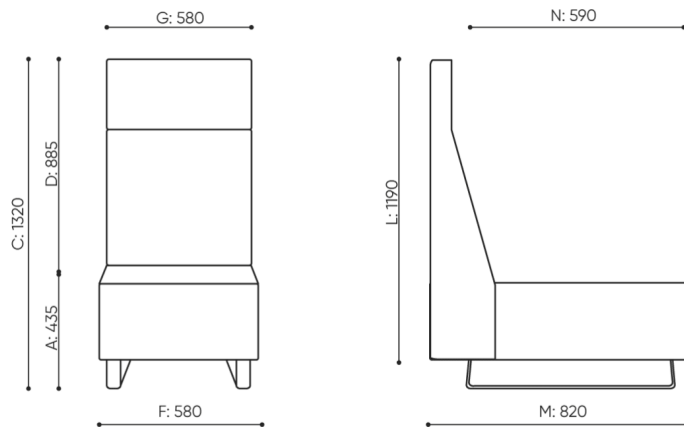

# dimensions

## VV 9X1

H: 720 | 1 szt.  
W: 1410 | St.  
L: 860 | pc.

netto 64  
brutto 95

VV 901

H: 970 | 1 szt.  
W: 1410 | St.  
L: 860 | pc.

netto 43  
brutto 70

VV 911 / 90 C

bejot:voo\_voo:9xx

- A seat height: overall dimensions
- B seat height
- C chair height: overall dimensions
- D backrest height
- F chair width: overall dimensions
- G seat width
- H backrest width
- K height from the floor to the armrest
- M chair depth: overall dimensions
- N seat depth / seat length

Dimensions are approximate and may vary depending on the selected product configuration. The requirements of the standard are always met.