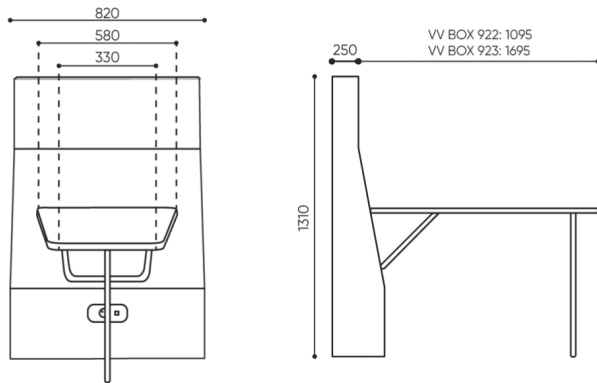

# dimensions

## VV 92X BOX

	H	W	L
922	H: 500	W: 1410	L: 860
923	H: 500	W: 1410	L: 860

	H	W	L
2x 922	H: 1830	W: 1410	L: 860
2x 923	H: 2430	W: 1410	L: 860

kg (netto)	922	923
	210	253

VV BOX 922 / 923

bejot:voo\_voo:9xx

H	W	L
H: 500	W: 1410	L: 860

kg	1 szt.
netto 37,5	St. pc
brutto 45	

VV 9 TB

- A seat height: overall dimensions
- B seat height
- C chair height: overall dimensions
- D backrest height
- F chair width: overall dimensions
- G seat width
- H backrest width
- K height from the floor to the armrest
- M chair depth: overall dimensions
- N seat depth / seat length

Dimensions are approximate and may vary depending on the selected product configuration. The requirements of the standard are always met.