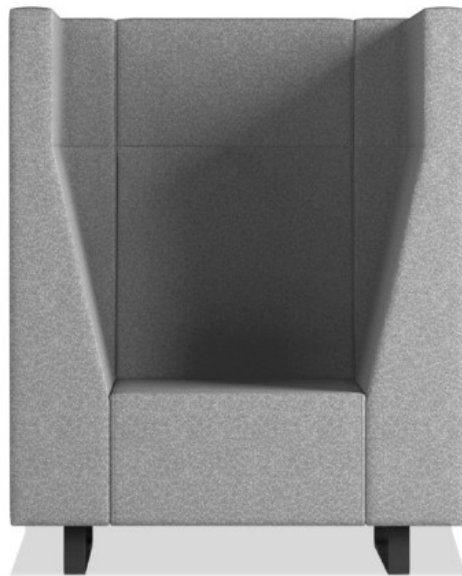

voo_voo:9xx

VV 921

: fiche produit

Les hauts dossiers uniques des canap s Voo_voo:9xx permettent de cr er des espaces priv s dans les grands espaces ouverts tels que les universit s, les centres de congr s ou les bureaux en open space.

La collection permet de construire n'importe quel arrangement de meubles avec des propri t s acoustiques lev es.

design:
Bejot Development Team

Site du produit
[lien vers le site](#)

bejot:

dimensions

VV 921

VV 921

- A seat height: overall dimensions
- B seat height
- C chair height: overall dimensions
- D backrest height
- F chair width: overall dimensions
- G seat width
- H backrest width
- K height from the floor to the armrest
- M chair depth: overall dimensions
- N seat depth / seat length

Dimensions are approximate and may vary depending on the selected product configuration. The requirements of the standard are always met.

mat riaux disponibles pour la collection

1st price group	Fenno, Keimo, Sawana
2nd price group	Alpa, Charles, Charles - Studio Design, Cura, Pastel, Roccia, Valencia
3rd price group	Ally, Ally SD, Alpa-Studio Design, Blazer, Cura SD, Easy SD, Oceanic, Silvertex , Silvertex - Studio Design, Synergy, Synergy - Studio Design
4th price group	Oceanic-Studio Design, Remix - Studio Design
5th price group	Steelcut Trio 3
Cuir	Leather
Metal	Metal - powder coated