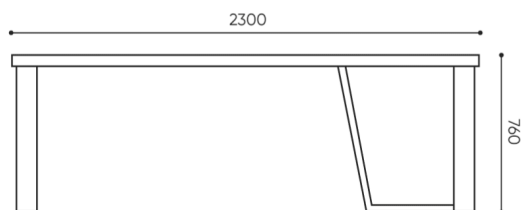

# dimensions

## TB CONF3

H: 770 | 1 szt.  
W: 1130 | St.  
L: 3030 | pc.

netto 120  
brutto 130

TB CONF3

H: 770 | 1 szt.  
W: 1130 | St.  
L: 2330 | pc.

netto 100  
brutto 110

TB CONF2

**H** height: overall dimensions

**W** width: overall dimensions

**L** epth: overall dimensions

Dimensions are approximate and may vary depending on the selected product configuration. The requirements of the standard are always met.