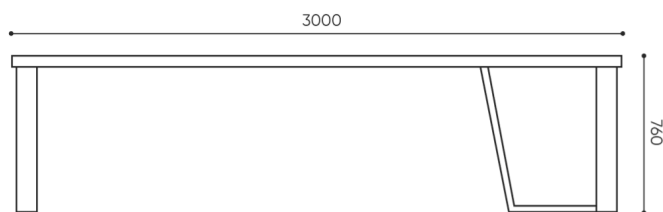

# dimensions

## TB CONF3

H: 770 | 1 szt.  
W: 1130 | St.  
L: 3030 | pc.

netto 120  
brutto 130

TB CONF3

H: 770 | 1 szt.  
W: 1130 | St.  
L: 2330 | pc.

netto 100  
brutto 110

TB CONF2

**H** height: overall dimensions

**W** width: overall dimensions

**L** epth: overall dimensions

Dimensions are approximate and may vary depending on the selected product configuration. The requirements of the standard are always met.