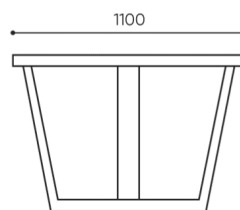

# dimensions

## TB CONF3

H: 770 | 1 szt.  
W: 1130 | St.  
L: 3030 | pc.

netto 120  
brutto 130

TB CONF3

H: 770 | 1 szt.  
W: 1130 | St.  
L: 2330 | pc.

netto 100  
brutto 110

TB CONF2

**H** height: overall dimensions

**W** width: overall dimensions

**L** epth: overall dimensions

Dimensions are approximate and may vary depending on the selected product configuration. The requirements of the standard are always met.