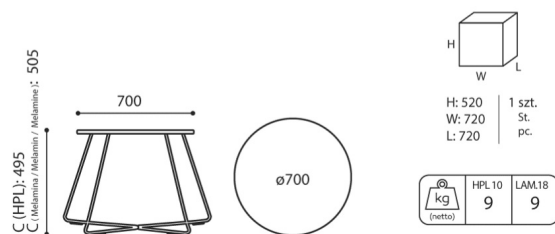

design:
Bejot Development Team

Site du produit
[lien vers le site](#)

bejot:

dimensions

TB 29R L

TB 29R L

H height: overall dimensions

W width: overall dimensions

L depth: overall dimensions

Dimensions are approximate and may vary depending on the selected product configuration. The requirements of the standard are always met.

mat riaux disponibles pour la collection