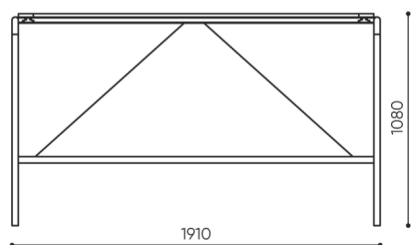

# dimensions

SNR TB 18H

H: 1100 | 1 szt.  
W: 720 | St.  
L: 1920 | pc.

netto 37  
brutto 40

SNR TB 18H

**H** height: overall dimensions

**W** width: overall dimensions

**L** depth: overall dimensions