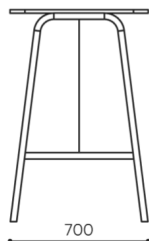

# dimensions

SNR TB 18H

H: 1100 | 1 szt.  
W: 720 | St.  
L: 1920 | pc.

netto 37  
brutto 40

SNR TB 18H

**H** height: overall dimensions

**W** width: overall dimensions

**L** depth: overall dimensions