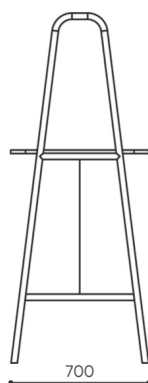

## dimensions

SNR OV 18H

SNR OV 18H

H: 1820 | 1 szt.  
W: 720 | St.  
L: 1920 | pc.

netto 4,3  
brutto 46

**H** height: overall dimensions

**W** width: overall dimensions

**L** depth: overall dimensions