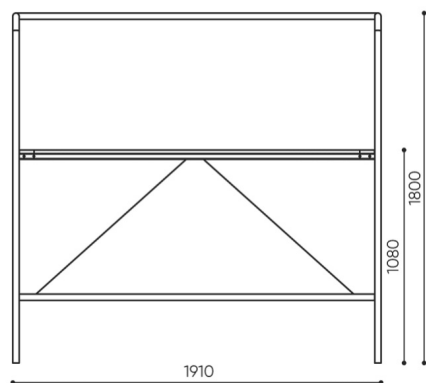

## dimensions

SNR OV 18H

SNR OV 18H

H: 1820 | 1 szt.  
W: 720 | St.  
L: 1920 | pc.

netto 4,3  
brutto 46

**H** height: overall dimensions

**W** width: overall dimensions

**L** depth: overall dimensions

Dimensions are approximate and may vary depending on the selected product configuration. The requirements of the standard are always met.