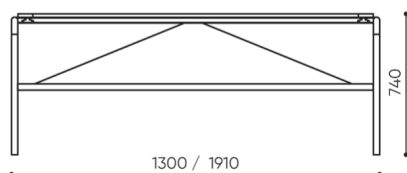

# dimensions

SNR TB 18L

12L		18L	
H: 760	1 szt.	H: 760	1 szt.
W: 720	St.	W: 720	St.
L: 1320	pc.	L: 1920	pc.

netto 27  
brutto 32

netto 35  
brutto 38

SNR TB 12L/18L

Dimensions are approximate and may vary depending on the selected product configuration. The requirements of the standard are always met.