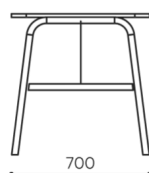

# dimensions

SNR TB 18L

12L		18L	
H: 760	1 szt.	H: 760	1 szt.
W: 720	St.	W: 720	St.
L: 1320	pc.	L: 1920	pc.

netto 27  
brutto 32

netto 35  
brutto 38

SNR TB 12L/18L

Dimensions are approximate and may vary depending on the selected product configuration. The requirements of the standard are always met.