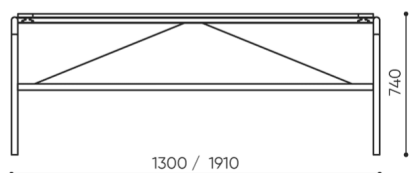

# dimensions

SNR TB 12L

12L		18L	
H: 760	1 szt.	H: 760	1 szt.
W: 720	St.	W: 720	St.
L: 1320	pc.	L: 1920	pc.
			
netto 27		netto 35	
brutto 32		brutto 38	

SNR TB 12L/18L

Dimensions are approximate and may vary depending on the selected product configuration. The requirements of the standard are always met.