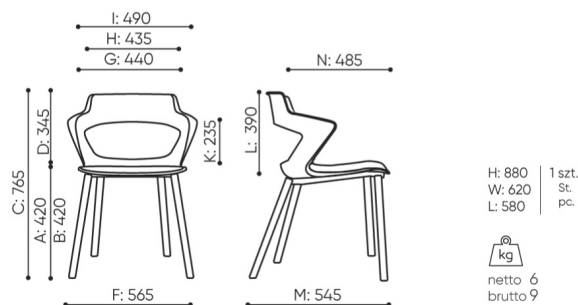

offre be:basic

SK W 720 be:basic

: fiche produit

Produits retirés de l'offre avec des délais de livraison prolongés.
Disponibles uniquement dans la limite des stocks disponibles.

design:

Site du produit
[lien vers le site](#)

bejot:

dimensions

SK W 720 be:basic

SK W 720 1N

- A seat height: overall dimensions
- B seat height: measured according to the norm
PN EN 1335 - 1
- C chair height
- D backrest height
- E headrest height
- F dimensional width chair / base
- G seat width
- H backrest width
- I width between armrests
- K height from the floor to the armrest
- L backrest length
- M dimensional chair depth
- N seat depth / seat length

Dimensions are approximate and may vary depending on the selected product configuration. The requirements of the standard are always met.

mat riaux disponibles pour la collection

| | |
|-----------------|---|
| 1st price group | Bond, Fenno, Keimo, Sawana |
| 2nd price group | Alpa, Charles, Charles - Studio Design, Cura, Era - Studio Design, Pastel, Roccia, Valencia |
| 3rd price group | Ally, Ally SD, Alpa-Studio Design, Blazer, Cura SD, Easy SD, Oceanic, Silvertex , Silvertex - Studio Design, Synergy, Synergy - Studio Design, Valencia - Studio Design |
| 4th price group | Heritage, Oceanic-Studio Design, Remix - Studio Design |
| 5th price group | Accessoire, Steelcut Trio 3 |
| Cuir | Leather |
| Wood | Solid oak wood |
| Plastic | Plastic Sky_Line |