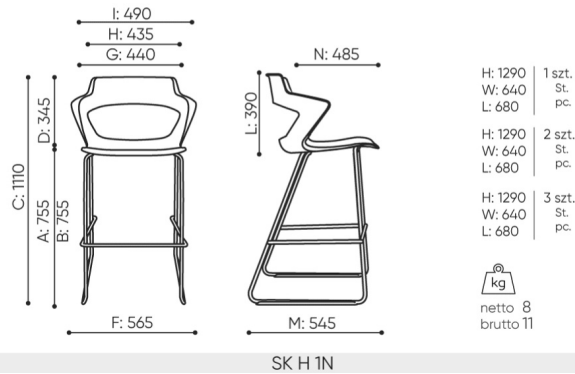

offre be:basic

SK H be:basic

: fiche produit

Produits retirés de l'offre avec des délais de livraison prolongés.
Disponibles uniquement dans la limite des stocks disponibles.

design:

Site du produit
[lien vers le site](#)

bejot:

dimensions

SK H be:basic

- A seat height: overall dimensions
- B seat height: measured according to the norm
PN EN 1335 - 1
- C chair height
- D backrest height
- E headrest height
- F dimensional width chair / base
- G seat width
- H backrest width
- I width between armrests
- K height from the floor to the armrest
- L backrest length
- M dimensional chair depth
- N seat depth / seat length

Dimensions are approximate and may vary depending on the selected product configuration. The requirements of the standard are always met.

mat riaux disponibles pour la collection

1st price group	Bond, Fenno, Keimo, Sawana
2nd price group	Alpa, Charles, Charles - Studio Design, Cura, Era - Studio Design, Pastel, Roccia, Valencia
3rd price group	Ally, Ally SD, Alpa-Studio Design, Blazer, Cura SD, Easy SD, Oceanic, Silvertex , Silvertex - Studio Design, Synergy, Synergy - Studio Design, Valencia - Studio Design
4th price group	Heritage, Oceanic-Studio Design, Remix - Studio Design
5th price group	Accessoire, Steelcut Trio 3
Cuir	Leather
Wood	Solid oak wood
Plastic	Plastic Sky_Line