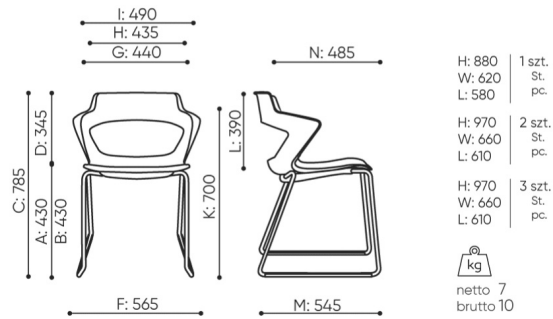

offre be:basic

SK 270 be:basic

: fiche produit

Produits retirés de l'offre avec des délais de livraison prolongés.
Disponibles uniquement dans la limite des stocks disponibles.

design:

Site du produit
[lien vers le site](#)

bejot:

dimensions

SK 270 be:basic

SK 270 1N

- A seat height: overall dimensions
- B seat height: measured according to the norm PN EN 1335 - 1
- C chair height
- D backrest height
- E headrest height
- F dimensional width chair / base
- G seat width
- H backrest width
- I width between armrests
- K height from the floor to the armrest
- L backrest length
- M dimensional chair depth
- N seat depth / seat length

Dimensions are approximate and may vary depending on the selected product configuration. The requirements of the standard are always met.

mat riaux disponibles pour la collection

1st price group	Bond, Fenno, Keimo, Sawana
2nd price group	Alpa, Charles, Charles - Studio Design, Cura, Era - Studio Design, Pastel, Roccia, Valencia
3rd price group	Ally, Ally SD, Alpa-Studio Design, Blazer, Cura SD, Easy SD, Oceanic, Silvertex , Silvertex - Studio Design, Synergy, Synergy - Studio Design, Valencia - Studio Design
4th price group	Heritage, Oceanic-Studio Design, Remix - Studio Design
5th price group	Accessoire, Steelcut Trio 3
Cuir	Leather
Wood	Solid oak wood
Plastic	Plastic Sky_Line