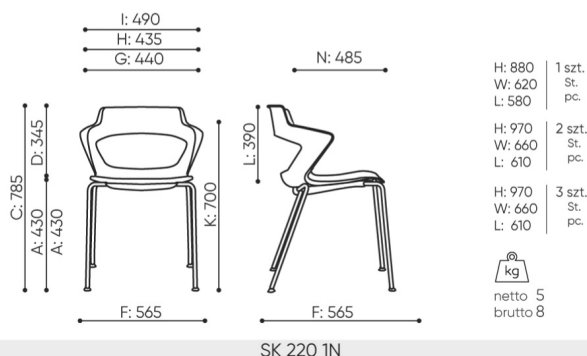

offre be:basic

SK 220 be:basic

: fiche produit

Produits retirés de l'offre avec des délais de livraison prolongés.
Disponibles uniquement dans la limite des stocks disponibles.

design:

Site du produit
[lien vers le site](#)

bejot:

dimensions

SK 220 be:basic

- A seat height: overall dimensions
- B seat height: measured according to the norm
PN EN 1335 - 1
- C chair height
- D backrest height
- E headrest height
- F dimensional width chair / base
- G seat width
- H backrest width
- I width between armrests
- K height from the floor to the armrest
- L backrest length
- M dimensional chair depth
- N seat depth / seat length

Dimensions are approximate and may vary depending on the selected product configuration. The requirements of the standard are always met.

mat riaux disponibles pour la collection

1st price group	Bond, Fenno, Keimo, Sawana
2nd price group	Alaska, Alpa, Charles, Charles - Studio Design, Cura, Era - Studio Design, Pastel, Roccia, Valencia
3rd price group	Ally, Ally SD, Alpa-Studio Design, Blazer, Cura SD, Easy SD, Oceanic, Silvertex , Silvertex - Studio Design, Synergy, Synergy - Studio Design, Valencia - Studio Design
4th price group	Heritage, Oceanic-Studio Design, Remix - Studio Design
5th price group	Accessoire, Steelcut Trio 3
Cuir	Leather
Wood	Solid oak wood
Plastic	Plastic Sky_Line