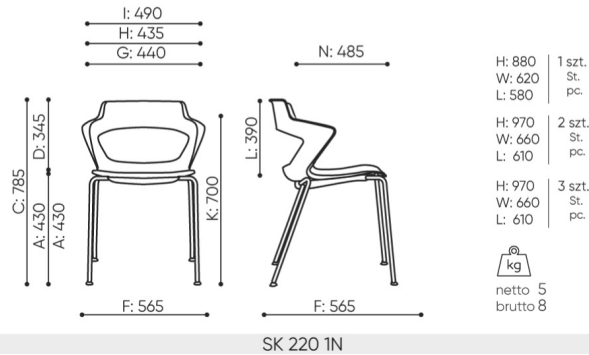

offre be:basic

SK 220 be:basic

: fiche produit

Produits retirés de l'offre avec des délais de livraison prolongés.
Disponibles uniquement dans la limite des stocks disponibles.

design:

Site du produit
[lien vers le site](#)

bejot:

dimensions

SK 220 be:basic

- A seat height: overall dimensions
- B seat height: measured according to the norm
PN EN 1335 - 1
- C chair height
- D backrest height
- E headrest height
- F dimensional width chair / base
- G seat width
- H backrest width
- I width between armrests
- K height from the floor to the armrest
- L backrest length
- M dimensional chair depth
- N seat depth / seat length

Dimensions are approximate and may vary depending on the selected product configuration. The requirements of the standard are always met.

mat riaux disponibles pour la collection

1st price group	Bond, Fenno, Keimo, Sawana
2nd price group	Alpa, Charles, Charles - Studio Design, Cura, Era - Studio Design, Pastel, Roccia, Valencia
3rd price group	Ally, Ally SD, Alpa-Studio Design, Blazer, Cura SD, Easy SD, Oceanic, Silvertex , Silvertex - Studio Design, Synergy, Synergy - Studio Design, Valencia - Studio Design
4th price group	Heritage, Oceanic-Studio Design, Remix - Studio Design
5th price group	Accessoire, Steelcut Trio 3
Cuir	Leather
Wood	Solid oak wood
Plastic	Plastic Sky_Line