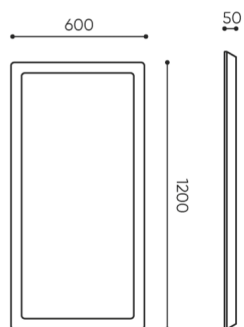

# dimensions

SBW RC

kg  
netto 7  
brutto 8

SBS / SBW RC120

waga osprzętu LED  
i zawiesi  
weight of LED  
accessories and  
slings  
Gewicht des  
LED-Zubehörs und  
der Schlingen

kg  
netto 4  
brutto 5

SB LD

- H** height: overall dimensions
- W** width: overall dimensions
- L** depth: overall dimensions

Dimensions are approximate and may vary depending on the selected product configuration. The requirements of the standard are always met.