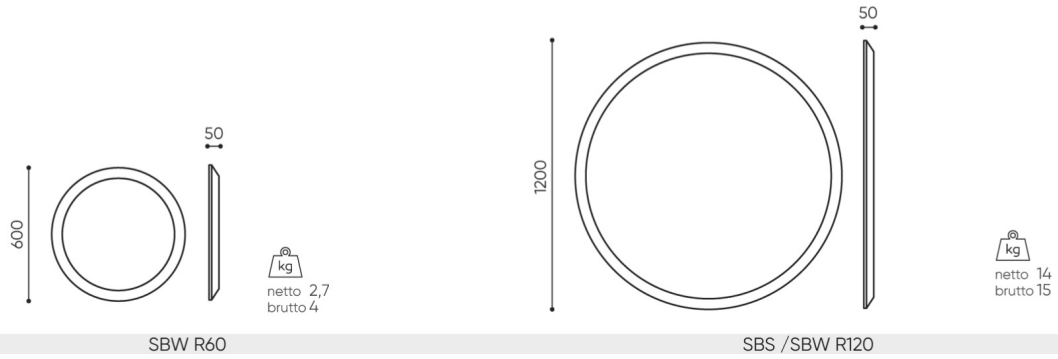

design:
Bejot Development Team

Site du produit
[lien vers le site](#)

bejot:

dimensions

SBW R

H height: overall dimensions

W width: overall dimensions

L epth: overall dimensions

Dimensions are approximate and may vary depending on the selected product configuration. The requirements of the standard are always met.

mat riaux disponibles pour la collection

1st price group

Bond, Fenno, Sawana