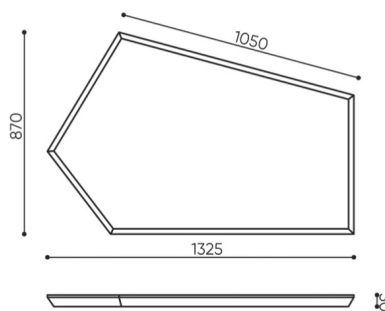

design:
Bejot Development Team

Site du produit
[lien vers le site](#)

bejot:

dimensions

SBW P60 + P105

kg
netto 18
brutto 19

kg
netto 8,7
brutto 10

SBS / SBW P60

SBS / SBW P105

- H** height: overall dimensions
- W** width: overall dimensions
- L** epth: overall dimensions

Dimensions are approximate and may vary depending on the selected product configuration. The requirements of the standard are always met.