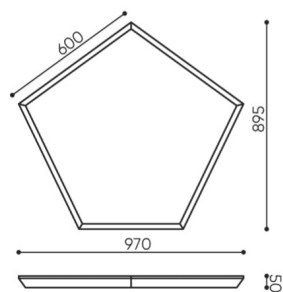

design:
Bejot Development Team

Site du produit
[lien vers le site](#)

bejot:

dimensions

SBW P60 + P105

kg
netto 18
brutto 19

kg
netto 8,7
brutto 10

SBS / SBW P60

SBS / SBW P105

- H** height: overall dimensions
- W** width: overall dimensions
- L** epth: overall dimensions

Dimensions are approximate and may vary depending on the selected product configuration. The requirements of the standard are always met.