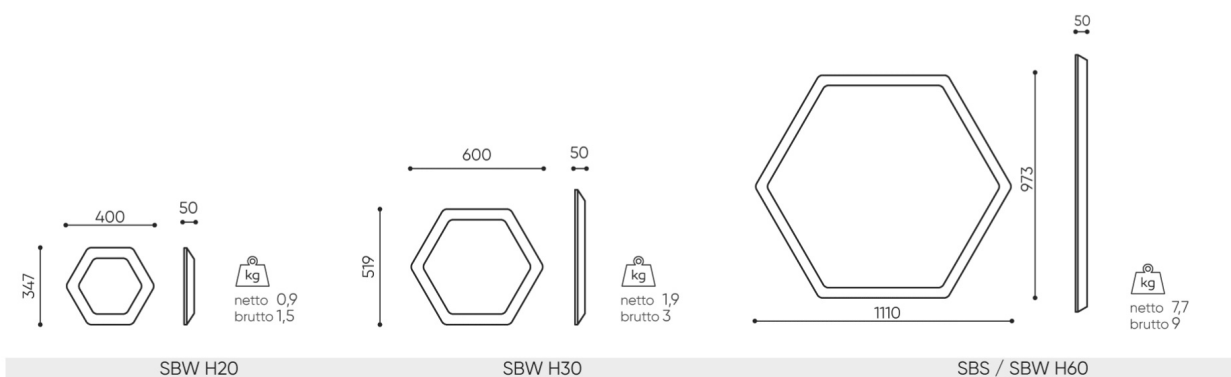

design:
Bejot Development Team

Site du produit
[lien vers le site](#)

bejot:

dimensions

SBW H

H height: overall dimensions

W width: overall dimensions

L epth: overall dimensions

Dimensions are approximate and may vary depending on the selected product configuration. The requirements of the standard are always met.

mat riaux disponibles pour la collection

1st price group

Bond, Fenno, Sawana