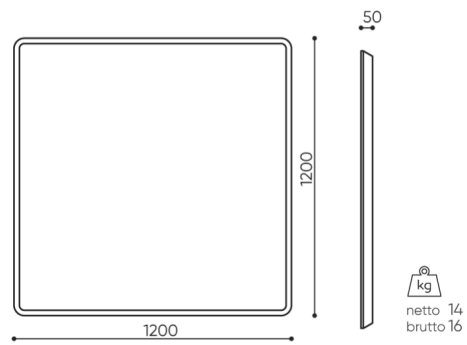

# dimensions

SBS S120

SBS / SBW S120

- H** height: overall dimensions
- W** width: overall dimensions
- L** epth: overall dimensions

Dimensions are approximate and may vary depending on the selected product configuration. The requirements of the standard are always met.