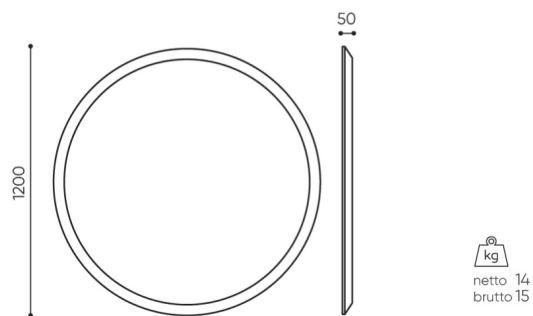

design:
Bejot Development Team

Site du produit
[lien vers le site](#)

bejot:

dimensions

SBS R120

SBS /SBW R120

- H** height: overall dimensions
- W** width: overall dimensions
- L** epth: overall dimensions

Dimensions are approximate and may vary depending on the selected product configuration. The requirements of the standard are always met.

bejot:silent_block

mat riaux disponibles pour la collection

| | |
|-----------------|--|
| 1st price group | Bond, Fenno, Sawana |
| 2nd price group | Alaska, Alpa, Charles, Charles - Studio Design, Cura, Era - Studio Design, Pastel, Roccia |
| 3rd price group | Ally, Ally SD, Alpa-Studio Design, Blazer, Cura SD, Cyber SD, Easy SD, Oceanic, Synergy, Synergy - Studio Design |
| 4th price group | Heritage, Oceanic-Studio Design, Remix - Studio Design |
| 5th price group | Steelcut Trio 3 |