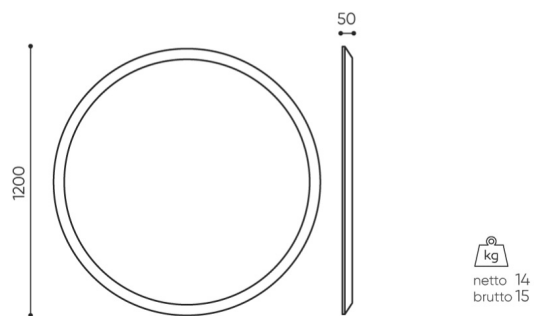

design:
Bejot Development Team

Site du produit
[lien vers le site](#)

bejot:

dimensions

SBS R120

SBS /SBW R120

- H** height: overall dimensions
- W** width: overall dimensions
- L** epth: overall dimensions

Dimensions are approximate and may vary depending on the selected product configuration. The requirements of the standard are always met.

bejot:silent_block

mat riaux disponibles pour la collection

1st price group	Bond, Fenno, Sawana
2nd price group	Alpa, Charles, Charles - Studio Design, Cura, Era - Studio Design, Pastel, Roccia
3rd price group	Ally, Ally SD, Alpa-Studio Design, Blazer, Cura SD, Easy SD, Oceanic, Synergy, Synergy - Studio Design
4th price group	Heritage, Oceanic-Studio Design, Remix - Studio Design
5th price group	Steelcut Trio 3