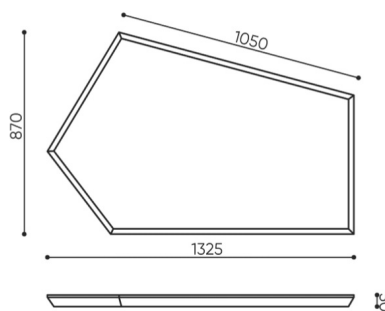

design:
Bejot Development Team

Site du produit
[lien vers le site](#)

bejot:

dimensions

SBS P60

kg
netto 18
brutto 19

kg
netto 8,7
brutto 10

SBS / SBW P60

SBS / SBW P105

- H** height: overall dimensions
- W** width: overall dimensions
- L** epth: overall dimensions

Dimensions are approximate and may vary depending on the selected product configuration. The requirements of the standard are always met.