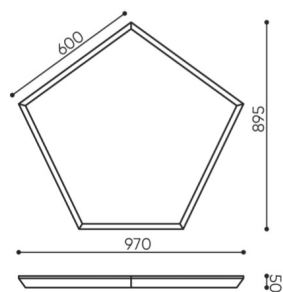

design:
Bejot Development Team

Site du produit
[lien vers le site](#)

bejot:

dimensions

SBS P60

kg
netto 18
brutto 19

kg
netto 8,7
brutto 10

SBS / SBW P60

SBS / SBW P105

- H** height: overall dimensions
- W** width: overall dimensions
- L** epth: overall dimensions

Dimensions are approximate and may vary depending on the selected product configuration. The requirements of the standard are always met.