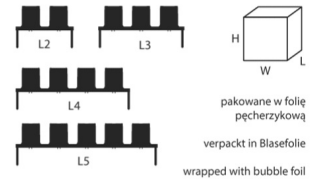

offre be:basic

SH 22X be:basic

: fiche produit

Produits retirés de l'offre avec des délais de livraison prolongés.
Disponibles uniquement dans la limite des stocks disponibles.

design:

Site du produit
[lien vers le site](#)

bejot:

dimensions

SH 22X be:basic

bejot:offre be:basic

- A seat height: overall dimensions
- B seat height: measured according to the norm PN EN 1335 - 1
- C chair height
- D backrest height
- E headrest height
- F dimensional width chair / base
- G seat width
- H backrest width
- I width between armrests
- K height from the floor to the armrest
- L backrest length
- M dimensional chair depth
- N seat depth / seat length

Dimensions are approximate and may vary depending on the selected product configuration. The requirements of the standard are always met.

mat riaux disponibles pour la collection

1st price group	Bond, Fenno, Keimo, Sawana
2nd price group	Charles, Charles - Studio Design, Cura, Era - Studio Design, Pastel, Roccia, Valencia
3rd price group	Ally, Ally SD, Blazer, Cura SD, Easy SD, Oceanic, Silvertex , Silvertex - Studio Design, Synergy, Synergy - Studio Design, Valencia - Studio Design
4th price group	Heritage, Oceanic-Studio Design, Remix - Studio Design
5th price group	Accessoire, Steelcut Trio 3
Cuir	Leather
Plastic	Plastic Shell