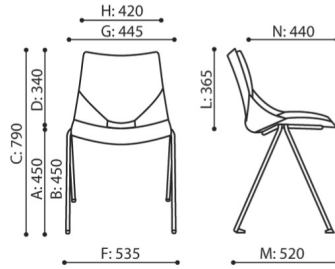

offre be:basic

SH 215 be:basic

: fiche produit

Produits retirés de l'offre avec des délais de livraison prolongés.
Disponibles uniquement dans la limite des stocks disponibles.

design:

Site du produit
[lien vers le site](#)

bejot:

dimensions

SH 215 be:basic

H: 880	1-2 szt.
W: 620	St.
L: 580	pc.
H: 970	3 szt.
W: 660	St.
L: 610	pc.
H: 1070	4-5 szt.
W: 660	St.
L: 610	pc.

SH 215 1N

- A seat height: overall dimensions
- B seat height: measured according to the norm
PN EN 1335 - 1
- C chair height
- D backrest height
- E headrest height
- F dimensional width chair / base
- G seat width
- H backrest width
- I width between armrests
- K height from the floor to the armrest
- L backrest length
- M dimensional chair depth
- N seat depth / seat length

Dimensions are approximate and may vary depending on the selected product configuration. The requirements of the standard are always met.

mat riaux disponibles pour la collection

1st price group	Bond, Fenno, Keimo, Sawana
2nd price group	Charles, Charles - Studio Design, Cura, Era - Studio Design, Pastel, Roccia, Valencia
3rd price group	Ally, Ally SD, Blazer, Cura SD, Easy SD, Oceanic, Silvertex , Silvertex - Studio Design, Synergy, Synergy - Studio Design, Valencia - Studio Design
4th price group	Heritage, Oceanic-Studio Design, Remix - Studio Design
5th price group	Accessoire, Steelcut Trio 3
Cuir	Leather
Plastic	Plastic Shell