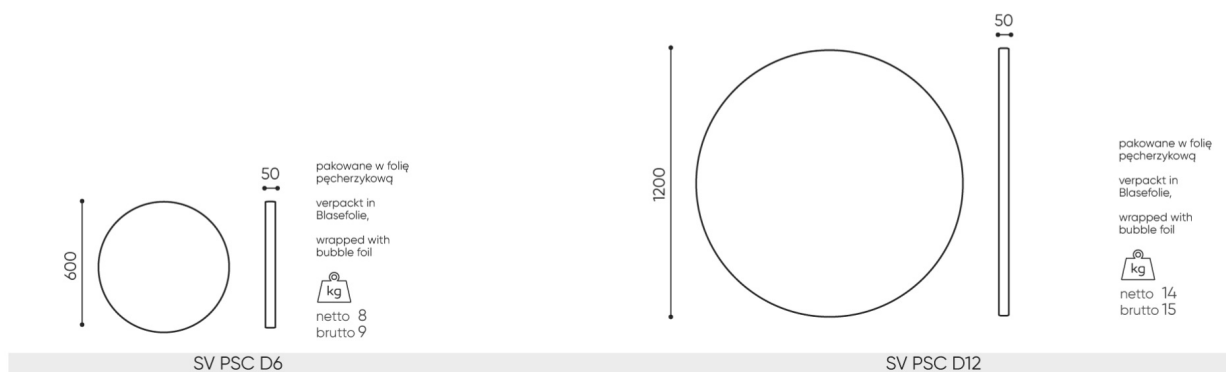

**design:**  
**Ronald Straubel**

**Site du produit**  
[lien vers le site](#)

# dimensions

SV PSC D6/12

**H** height: overall dimensions

**W** width: overall dimensions

**L** depth: overall dimensions

Dimensions are approximate and may vary depending on the selected product configuration. The requirements of the standard are always met.