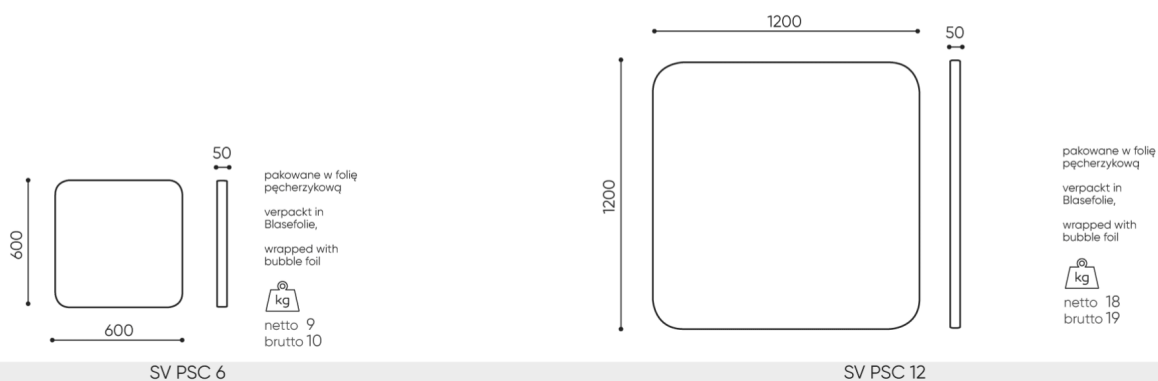

**design:**  
**Ronald Straubel**

**Site du produit**  
[lien vers le site](#)

# dimensions

SV PSC 6/12

**H** height: overall dimensions

**W** width: overall dimensions

**L** depth: overall dimensions

Dimensions are approximate and may vary depending on the selected product configuration. The requirements of the standard are always met.