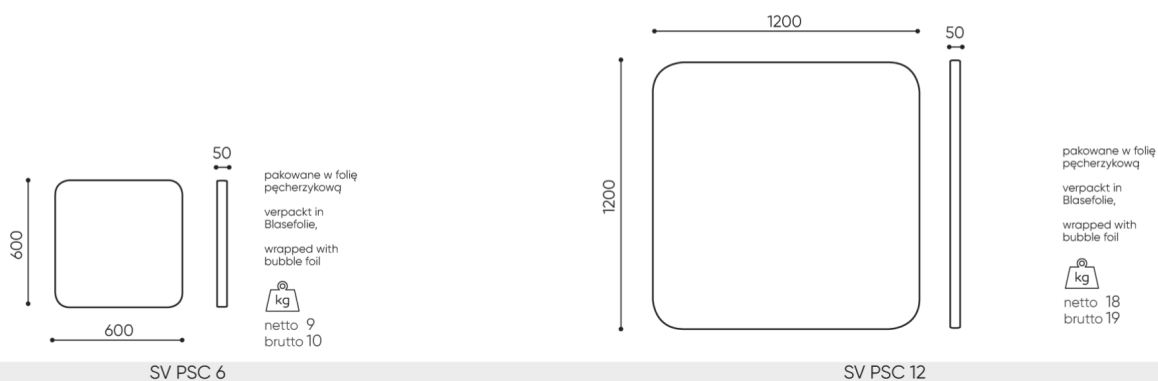

design:
Ronald Straubel

Site du produit
[lien vers le site](#)

bejot:

dimensions

SV PSC 6/12

- H** height: overall dimensions
- W** width: overall dimensions
- L** epth: overall dimensions

Dimensions are approximate and may vary depending on the selected product configuration. The requirements of the standard are always met.

mat riaux disponibles pour la collection

1st price group	Bond, Fenno, Sawana
2nd price group	Alaska, Alpa, Charles, Charles - Studio Design, Cura, Era - Studio Design, Hush, Pastel, Roccia
3rd price group	Ally, Ally SD, Alpa-Studio Design, Blazer, Cura SD, Cyber SD, Easy SD, Oceanic, Rhythm, Synergy, Synergy - Studio Design
4th price group	Heritage, Oceanic-Studio Design, Remix - Studio Design
5th price group	Steelcut Trio 3