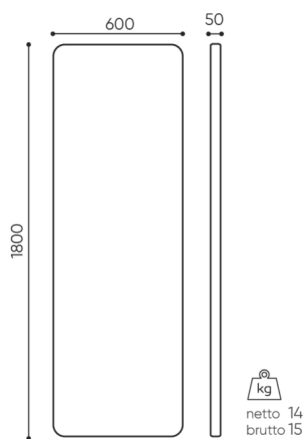

design:
Ronald Straubel

Site du produit
[lien vers le site](#)

bejot:

dimensions

SV PSC 18

SV PSC18

- H** height: overall dimensions
- W** width: overall dimensions
- L** depth: overall dimensions

Dimensions are approximate and may vary depending on the selected product configuration. The requirements of the standard are always met.