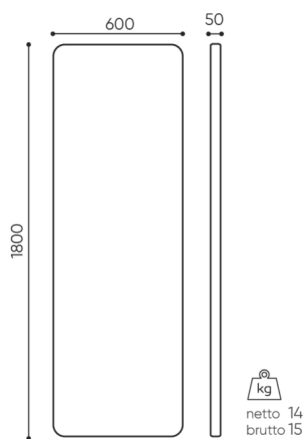

design:
Ronald Straubel

Site du produit
[lien vers le site](#)

bejot:

dimensions

SV PSC 18

SV PSC18

- H** height: overall dimensions
- W** width: overall dimensions
- L** epth: overall dimensions

Dimensions are approximate and may vary depending on the selected product configuration. The requirements of the standard are always met.