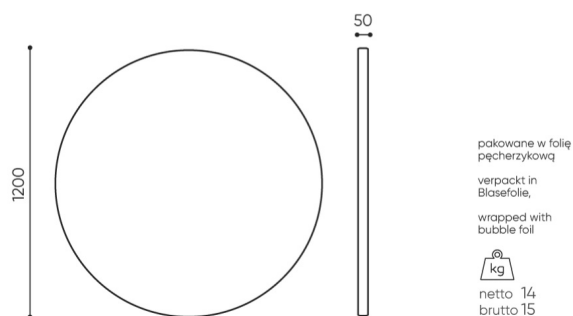

design:
Ronald Straubel

Site du produit
[lien vers le site](#)

bejot:

dimensions

SV PSFD12

SV PSFD12

H height: overall dimensions

W width: overall dimensions

L epth: overall dimensions

Dimensions are approximate and may vary depending on the selected product configuration. The requirements of the standard are always met.

mat riaux disponibles pour la collection