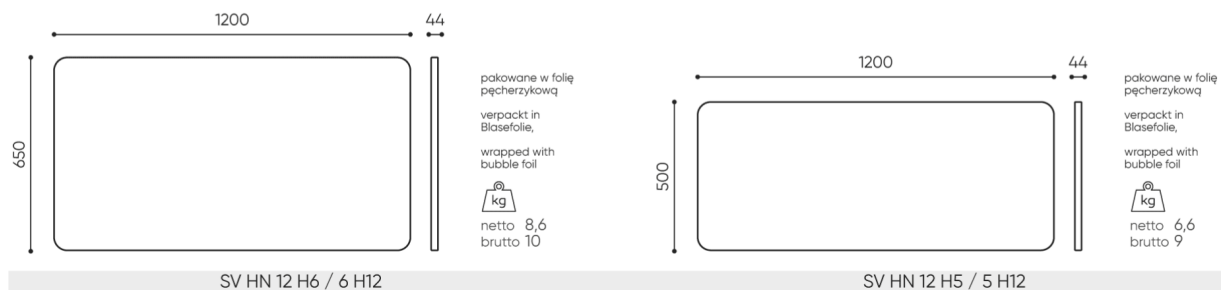

design:
Ronald Straubel

Site du produit
[lien vers le site](#)

bejot:

dimensions

SV HN 12 H5/6

Dimensions are approximate and may vary depending on the selected product configuration. The requirements of the standard are always met.