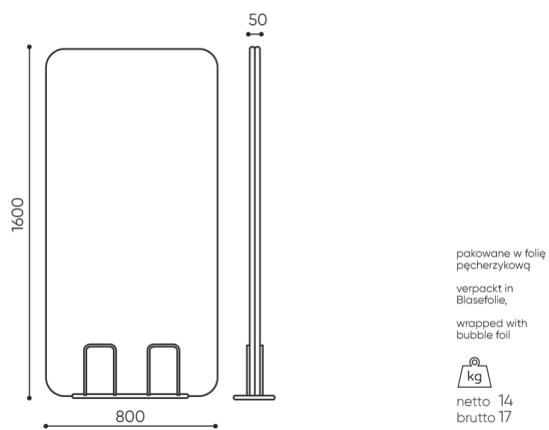

# dimensions

SV SC800

SV SC800

**H** height: overall dimensions

**W** width: overall dimensions

**L** depth: overall dimensions

Dimensions are approximate and may vary depending on the selected product configuration. The requirements of the standard are always met.