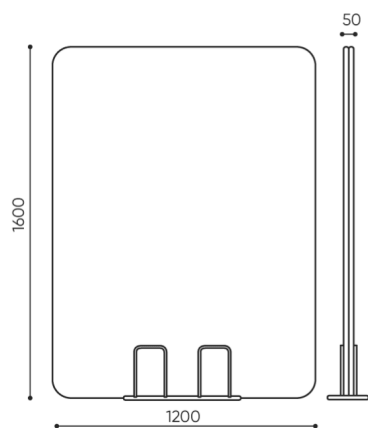

design:
Ronald Straubel

Site du produit
[lien vers le site](#)

bejot:

dimensions

SV SC1200

pakowane w folię
pęcherzykową
verpackt in
Blasefolie,
wrapped with
bubble foil

netto 21
brutto 24

SV SC1200

- H** height: overall dimensions
- W** width: overall dimensions
- L** depth: overall dimensions

Dimensions are approximate and may vary depending on the selected product configuration. The requirements of the standard are always met.