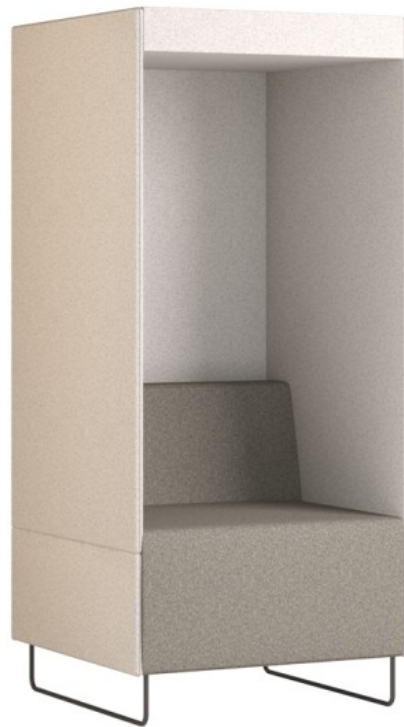

quadra

QD PB

: fiche produit

Un système de canapés et de poufs simples aux configurations presque illimitées.

Les modules permettent de créer des aménagements qui améliorent la fonctionnalité des pièces, des passages et de réaliser des espaces intimes de rencontre et de conversation.

design:
Bejot Development Team

Site du produit
[lien vers le site](#)

bejot:

dimensions

QD PB

QD PB

- A seat height: overall dimensions
- B seat height
- C chair height: overall dimensions
- D backrest height
- F chair width: overall dimensions
- G seat width
- H backrest width
- K height from the floor to the armrest
- M chair depth: overall dimensions
- N seat depth / seat length

Dimensions are approximate and may vary depending on the selected product configuration. The requirements of the standard are always met.

mat riaux disponibles pour la collection

1st price group	Fenno
2nd price group	Alpa, Charles, Charles - Studio Design, Cura, Pastel, Roccia
3rd price group	Ally, Ally SD, Alpa-Studio Design, Blazer, Cura SD, Easy SD, Oceanic, Synergy, Synergy - Studio Design
4th price group	Oceanic-Studio Design, Remix - Studio Design
5th price group	Steelcut Trio 3
Metal	Metal structure