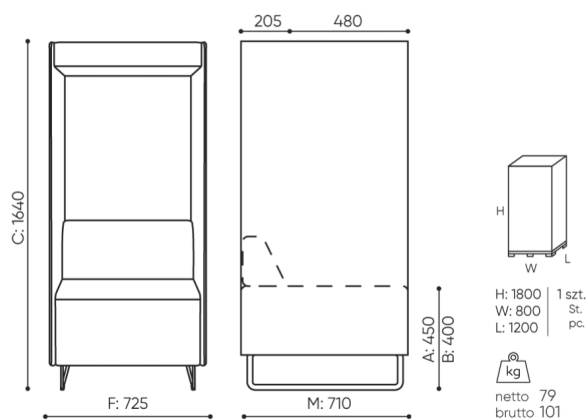

design:
Bejot Development Team

Site du produit
[lien vers le site](#)

bejot:

dimensions

QD PB

QD PB

- A seat height: overall dimensions
- B seat height
- C chair height: overall dimensions
- D backrest height
- F chair width: overall dimensions
- G seat width
- H backrest width
- K height from the floor to the armrest
- M chair depth: overall dimensions
- N seat depth / seat length

Dimensions are approximate and may vary depending on the selected product configuration. The requirements of the standard are always met.

mat riaux disponibles pour la collection

1st price group	Fenno
2nd price group	Alpa, Charles, Charles - Studio Design, Cura, Pastel, Roccia
3rd price group	Ally, Ally SD, Alpa-Studio Design, Blazer, Cura SD, Easy SD, Oceanic, Synergy, Synergy - Studio Design
4th price group	Oceanic-Studio Design, Remix - Studio Design
5th price group	Steelcut Trio 3
Metal	Metal structure