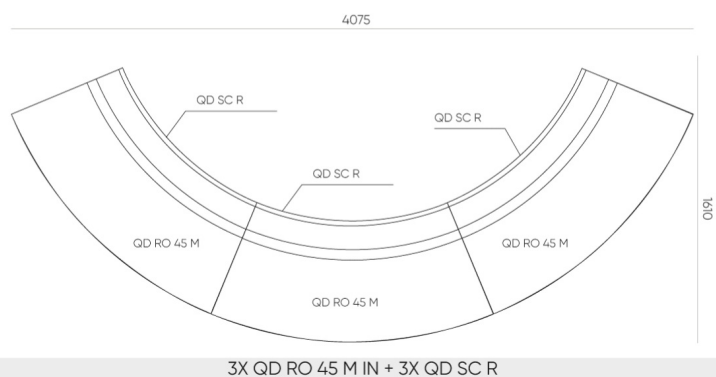

# quadra

QD RO 45 M IN + QD SCR

: fiche produit

Un syst me de canap s et de poufs simples aux configurations presque illimit es.

Les modules permettent de cr er des am nagements qui am liorent la fonctionnalit des pi ces, des passages et de r aliser des espaces intimes de rencontre et de conversation.

## dimensions

QD RO 45 M IN + QD SCR

- A** seat height: overall dimensions
- B** seat height
- C** chair height: overall dimensions
- D** backrest height
- F** chair width: overall dimensions
- G** seat width
- H** backrest width
- K** height from the floor to the armrest
- M** chair depth: overall dimensions
- N** seat depth / seat length

Dimensions are approximate and may vary depending on the selected product configuration. The requirements of the standard are always met.