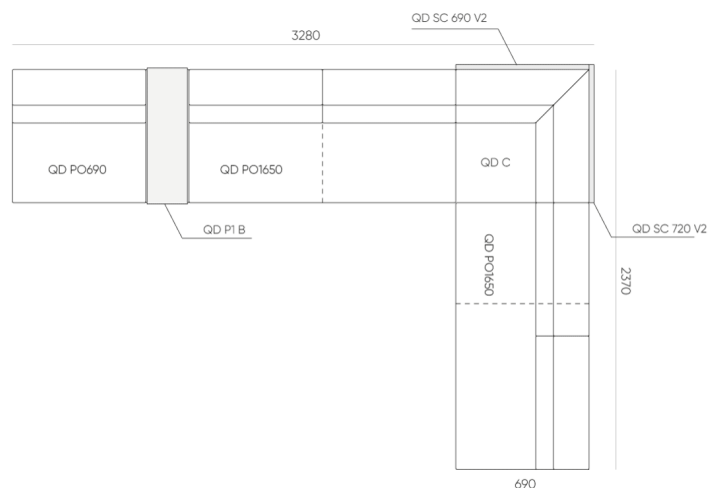

design:
Bejot Development Team

Site du produit
[lien vers le site](#)

bejot:

dimensions

QD PO 690 + QD P1B + QD PO 1650 + QD C + QD SC

QD PO 690 + QD P1B + QD PO 1650 + QD C + QD PO 690 + QD SC 690 V2 + QD SC 720 V2

- A seat height: overall dimensions
- B seat height
- C chair height: overall dimensions
- D backrest height
- F chair width: overall dimensions
- G seat width
- H backrest width
- K height from the floor to the armrest
- M chair depth: overall dimensions
- N seat depth / seat length