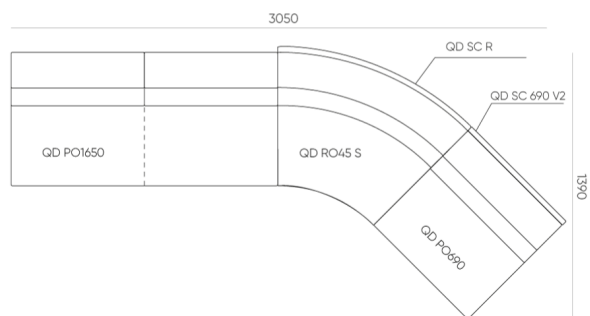

quadra

QD PO 1650 + QD RO 45 S + QD PO 690 + QD

SC

: fiche produit

Un système de canapés et de poufs simples aux configurations presque illimitées.

Les modules permettent de créer des aménagements qui améliorent la fonctionnalité des pièces, des passages et de réaliser des espaces intimes de rencontre et de conversation.

design:
Bejot Development Team

Site du produit
[lien vers le site](#)

bejot:

dimensions

QD PO 1650 + QD RO 45 S + QD PO 690 + QD SC

QD PO 1650 + QD RO 45 S + QD SC R + QD PO 690 + QD SC 690 V2

- A seat height: overall dimensions
- B seat height
- C chair height: overall dimensions
- D backrest height
- F chair width: overall dimensions
- G seat width
- H backrest width
- K height from the floor to the armrest
- M chair depth: overall dimensions
- N seat depth / seat length

Dimensions are approximate and may vary depending on the selected product configuration. The requirements of the standard are always met.

mat riaux disponibles pour la collection

1st price group	Bond, Fenno, Keimo, Sawana
2nd price group	Alpa, Charles, Charles - Studio Design, Cura, Pastel, Roccia, Valencia
3rd price group	Ally, Ally SD, Alpa-Studio Design, Blazer, Cura SD, Easy SD, Oceanic, Silvertex , Silvertex - Studio Design, Synergy, Synergy - Studio Design, Valencia - Studio Design
4th price group	Heritage, Oceanic-Studio Design, Remix - SD Social Swing chair
5th price group	Accessoire, Steelcut Trio 3
Cuir	Leather
Tabletop	Laminated tabletop
Metal	Metal - powder coated