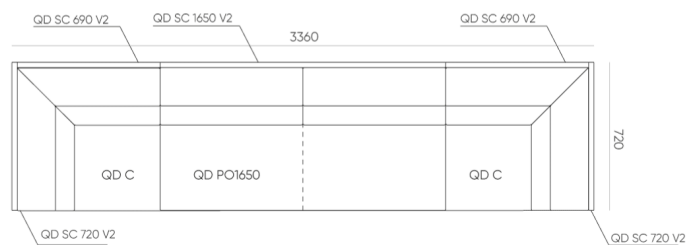

## dimensions

QD PO 1650 + QD C + QD SC

QD PO 1650 + 2X QD C + 2X QD SC 720 V2 + 2X QD SC 690 V2 + QD SC 1650 V2

- A seat height: overall dimensions
- B seat height
- C chair height: overall dimensions
- D backrest height
- F chair width: overall dimensions
- G seat width
- H backrest width
- K height from the floor to the armrest
- M chair depth: overall dimensions
- N seat depth / seat length

Dimensions are approximate and may vary depending on the selected product configuration. The requirements of the standard are always met.