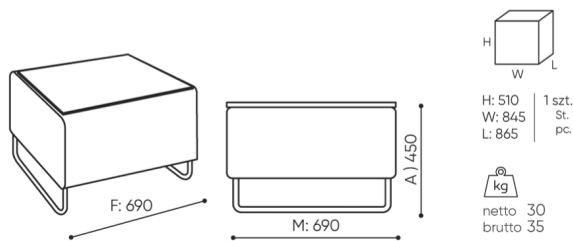

design:
Bejot Development Team

Site du produit
[lien vers le site](#)

bejot:

dimensions

QD T690B

QD T690B

- A seat height: overall dimensions
- B seat height
- C chair height: overall dimensions
- D backrest height
- F chair width: overall dimensions
- G seat width
- H backrest width
- K height from the floor to the armrest
- M chair depth: overall dimensions
- N seat depth / seat length

Dimensions are approximate and may vary depending on the selected product configuration. The requirements of the standard are always met.

mat riaux disponibles pour la collection

1st price group	Bond, Fenno, Keimo, Sawana
2nd price group	Alpa, Charles, Charles - Studio Design, Cura, Pastel, Roccia, Valencia
3rd price group	Ally, Ally SD, Alpa-Studio Design, Blazer, Cura SD, Easy SD, Oceanic, Silvertex , Synergy, Synergy - Studio Design
4th price group	Oceanic-Studio Design, Remix - Studio Design
5th price group	Steelcut Trio 3
Tabletop	Laminated tabletop
Metal	Metal - powder coated