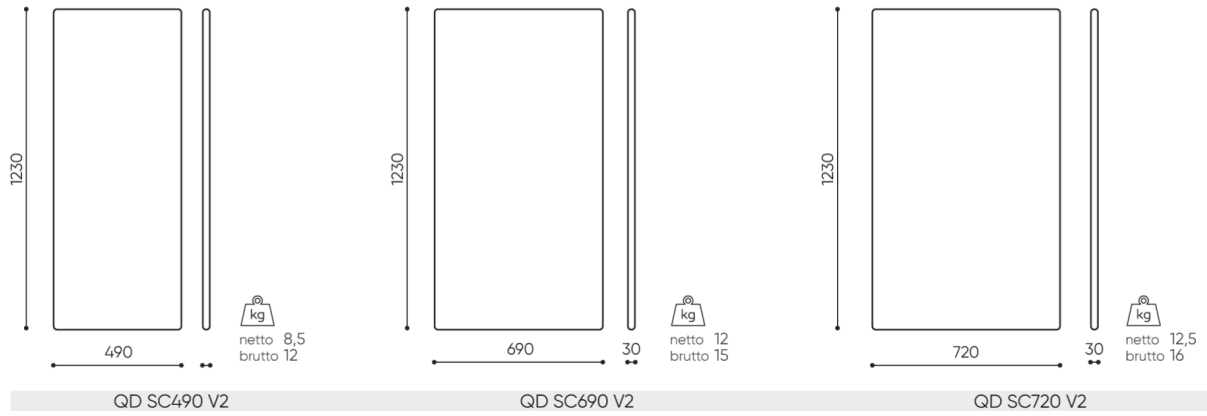

# dimensions

QD SC

bejot:quadra

- A** seat height: overall dimensions
- B** seat height
- C** chair height: overall dimensions
- D** backrest height
- F** chair width: overall dimensions
- G** seat width
- H** backrest width
- K** height from the floor to the armrest
- M** chair depth: overall dimensions
- N** seat depth / seat length

Dimensions are approximate and may vary depending on the selected product configuration. The requirements of the standard are always met.