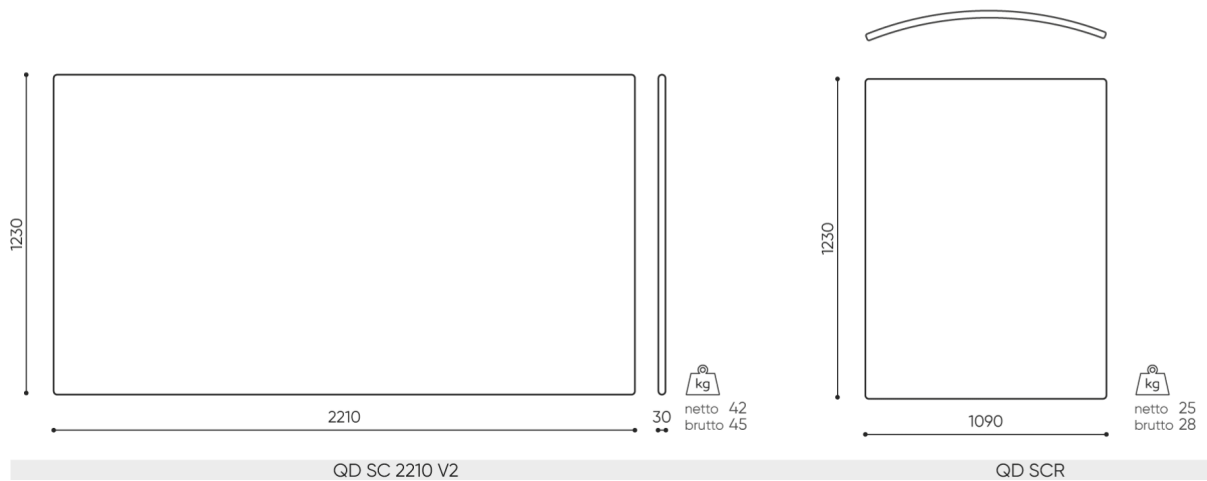

# dimensions

QD SC

bejot:quadra

- A** seat height: overall dimensions
- B** seat height
- C** chair height: overall dimensions
- D** backrest height
- F** chair width: overall dimensions
- G** seat width
- H** backrest width
- K** height from the floor to the armrest
- M** chair depth: overall dimensions
- N** seat depth / seat length

Dimensions are approximate and may vary depending on the selected product configuration. The requirements of the standard are always met.