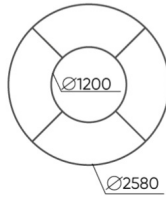

# dimensions

QD R90

H: 500 | 1 szt.  
W: 1840 | St.  
L: 800 | pc.

netto 31  
brutto 37

QD R90

H: 750 | 1 szt.  
W: 1840 | St.  
L: 800 | pc.

netto 36  
brutto 42

QD R90 IN

H: 750 | 1 szt.  
W: 1840 | St.  
L: 800 | pc.

netto 41  
brutto 46

QD R90 OUT

bejot:quadra

- A** seat height: overall dimensions
- B** seat height
- C** chair height: overall dimensions
- D** backrest height
- F** chair width: overall dimensions
- G** seat width
- H** backrest width
- K** height from the floor to the armrest
- M** chair depth: overall dimensions
- N** seat depth / seat length