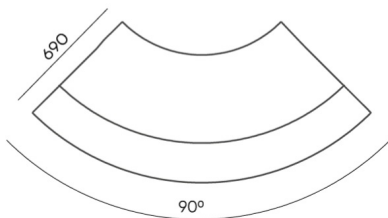

# dimensions

QD R90

H: 500 | 1 szt.  
W: 1840 | St.  
L: 800 | pc.

netto 31  
brutto 37

QD R90

H: 750 | 1 szt.  
W: 1840 | St.  
L: 800 | pc.

netto 36  
brutto 42

QD R90 IN

H: 750 | 1 szt.  
W: 1840 | St.  
L: 800 | pc.

netto 41  
brutto 46

QD R90 OUT

bejot:quadra

- A** seat height: overall dimensions
- B** seat height
- C** chair height: overall dimensions
- D** backrest height
- F** chair width: overall dimensions
- G** seat width
- H** backrest width
- K** height from the floor to the armrest
- M** chair depth: overall dimensions
- N** seat depth / seat length

Dimensions are approximate and may vary depending on the selected product configuration. The requirements of the standard are always met.