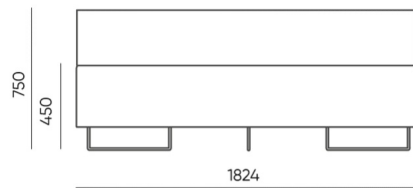

# dimensions

QD R90

H: 500 | 1 szt.  
W: 1840 | St.  
L: 800 | pc.

netto 31  
brutto 37

QD R90

H: 750 | 1 szt.  
W: 1840 | St.  
L: 800 | pc.

netto 36  
brutto 42

QD R90 IN

H: 750 | 1 szt.  
W: 1840 | St.  
L: 800 | pc.

netto 41  
brutto 46

QD R90 OUT

bejot:quadra

- A** seat height: overall dimensions
- B** seat height
- C** chair height: overall dimensions
- D** backrest height
- F** chair width: overall dimensions
- G** seat width
- H** backrest width
- K** height from the floor to the armrest
- M** chair depth: overall dimensions
- N** seat depth / seat length

Dimensions are approximate and may vary depending on the selected product configuration. The requirements of the standard are always met.