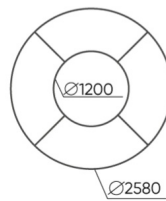

# dimensions

QD R90

H: 500 | 1 szt.  
W: 1840 | St.  
L: 800 | pc.

netto 31  
brutto 37

QD R90

H: 750 | 1 szt.  
W: 1840 | St.  
L: 800 | pc.

netto 36  
brutto 42

QD R90 IN

H: 750 | 1 szt.  
W: 1840 | St.  
L: 800 | pc.

netto 41  
brutto 46

QD R90 OUT

bejot:quadra

- A** seat height: overall dimensions
- B** seat height
- C** chair height: overall dimensions
- D** backrest height
- F** chair width: overall dimensions
- G** seat width
- H** backrest width
- K** height from the floor to the armrest
- M** chair depth: overall dimensions
- N** seat depth / seat length