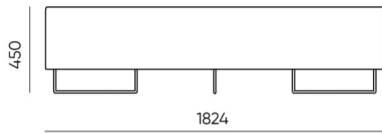

# dimensions

QD R90

H: 500 | 1 szt.  
W: 1840 | St.  
L: 800 | pc.

netto 31  
brutto 37

QD R90

H: 750 | 1 szt.  
W: 1840 | St.  
L: 800 | pc.

netto 36  
brutto 42

QD R90 IN

H: 750 | 1 szt.  
W: 1840 | St.  
L: 800 | pc.

netto 41  
brutto 46

QD R90 OUT

bejot:quadra

- A** seat height: overall dimensions
- B** seat height
- C** chair height: overall dimensions
- D** backrest height
- F** chair width: overall dimensions
- G** seat width
- H** backrest width
- K** height from the floor to the armrest
- M** chair depth: overall dimensions
- N** seat depth / seat length