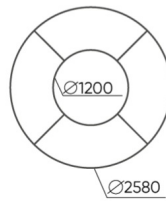

# dimensions

QD R90

H: 500 | 1 szt.  
W: 1840 | St.  
L: 800 | pc.

netto 31  
brutto 37

QD R90

H: 750 | 1 szt.  
W: 1840 | St.  
L: 800 | pc.

netto 36  
brutto 42

QD R90 IN

H: 750 | 1 szt.  
W: 1840 | St.  
L: 800 | pc.

netto 41  
brutto 46

QD R90 OUT

bejot:quadra

- A** seat height: overall dimensions
- B** seat height
- C** chair height: overall dimensions
- D** backrest height
- F** chair width: overall dimensions
- G** seat width
- H** backrest width
- K** height from the floor to the armrest
- M** chair depth: overall dimensions
- N** seat depth / seat length