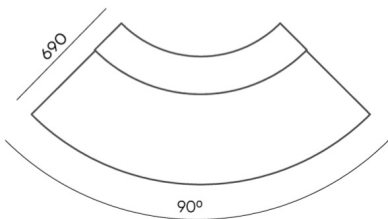

# dimensions

QD R90

H: 500 | 1 szt.  
W: 1840 | St.  
L: 800 | pc.

netto 31  
brutto 37

QD R90

H: 750 | 1 szt.  
W: 1840 | St.  
L: 800 | pc.

netto 36  
brutto 42

QD R90 IN

H: 750 | 1 szt.  
W: 1840 | St.  
L: 800 | pc.

netto 41  
brutto 46

QD R90 OUT

bejot:quadra

- A** seat height: overall dimensions
- B** seat height
- C** chair height: overall dimensions
- D** backrest height
- F** chair width: overall dimensions
- G** seat width
- H** backrest width
- K** height from the floor to the armrest
- M** chair depth: overall dimensions
- N** seat depth / seat length