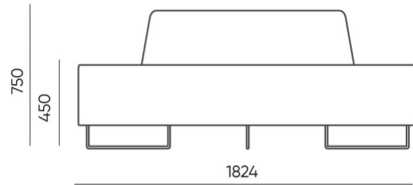

# dimensions

QD R90

H: 500 | 1 szt.  
W: 1840 | St.  
L: 800 | pc.

netto 31  
brutto 37

QD R90

H: 750 | 1 szt.  
W: 1840 | St.  
L: 800 | pc.

netto 36  
brutto 42

QD R90 IN

H: 750 | 1 szt.  
W: 1840 | St.  
L: 800 | pc.

netto 41  
brutto 46

QD R90 OUT

bejot:quadra

- A** seat height: overall dimensions
- B** seat height
- C** chair height: overall dimensions
- D** backrest height
- F** chair width: overall dimensions
- G** seat width
- H** backrest width
- K** height from the floor to the armrest
- M** chair depth: overall dimensions
- N** seat depth / seat length

Dimensions are approximate and may vary depending on the selected product configuration. The requirements of the standard are always met.