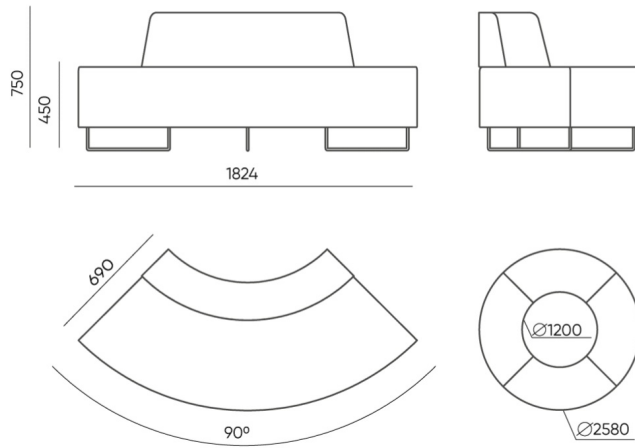

# dimensions

QD R90

H  
W  
L

H: 500	1 szt.
W: 1840	St.
L: 800	pc.

kg  
netto 31  
brutto 37

QD R90

H  
W  
L

H: 750	1 szt.
W: 1840	St.
L: 800	pc.

kg  
netto 36  
brutto 42

QD RO90 IN

H  
W  
L

H: 750	1 szt.
W: 1840	St.
L: 800	pc.

kg  
netto 41  
brutto 46

QD RO90 OUT

bejot:quadra

- A** seat height: overall dimensions
- B** seat height
- C** chair height: overall dimensions
- D** backrest height
- F** chair width: overall dimensions
- G** seat width
- H** backrest width
- K** height from the floor to the armrest
- M** chair depth: overall dimensions
- N** seat depth / seat length

Dimensions are approximate and may vary depending on the selected product configuration. The requirements of the standard are always met.