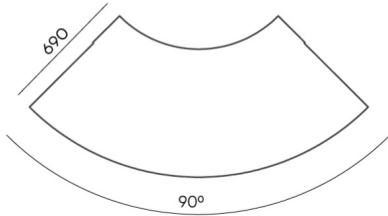

# dimensions

QD R90

H: 500 | 1 szt.  
W: 1840 | St.  
L: 800 | pc.

netto 31  
brutto 37

QD R90

H: 750 | 1 szt.  
W: 1840 | St.  
L: 800 | pc.

netto 36  
brutto 42

QD R90 IN

H: 750 | 1 szt.  
W: 1840 | St.  
L: 800 | pc.

netto 41  
brutto 46

QD R90 OUT

bejot:quadra

- A** seat height: overall dimensions
- B** seat height
- C** chair height: overall dimensions
- D** backrest height
- F** chair width: overall dimensions
- G** seat width
- H** backrest width
- K** height from the floor to the armrest
- M** chair depth: overall dimensions
- N** seat depth / seat length

Dimensions are approximate and may vary depending on the selected product configuration. The requirements of the standard are always met.