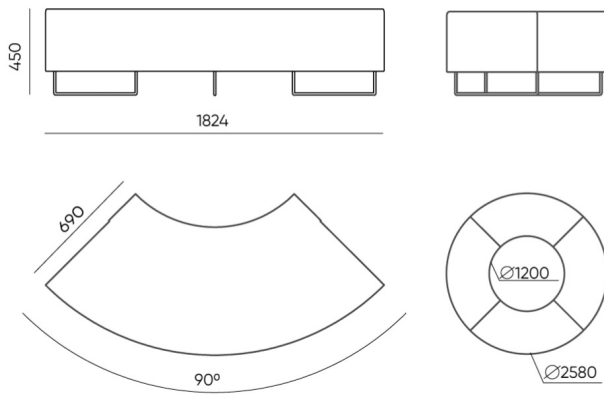

# dimensions

QD R90

H  
W  
L

H: 500	1 szt.
W: 1840	St.
L: 800	pc.

kg  
netto 31  
brutto 37

QD R90

H  
W  
L

H: 750	1 szt.
W: 1840	St.
L: 800	pc.

kg  
netto 36  
brutto 42

QD RO90 IN

H  
W  
L

H: 750	1 szt.
W: 1840	St.
L: 800	pc.

kg  
netto 41  
brutto 46

QD RO90 OUT

bejot:quadra

- A** seat height: overall dimensions
- B** seat height
- C** chair height: overall dimensions
- D** backrest height
- F** chair width: overall dimensions
- G** seat width
- H** backrest width
- K** height from the floor to the armrest
- M** chair depth: overall dimensions
- N** seat depth / seat length

Dimensions are approximate and may vary depending on the selected product configuration. The requirements of the standard are always met.