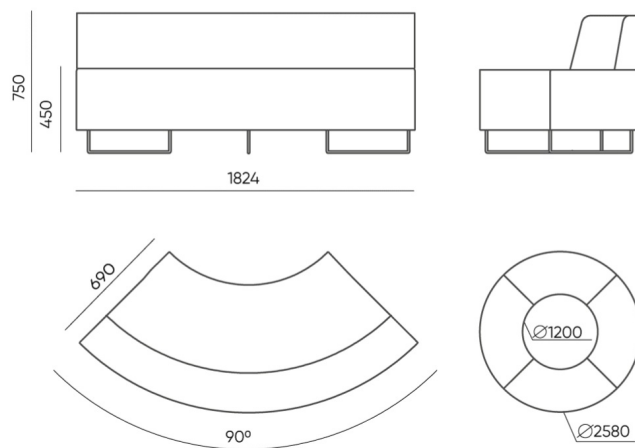

# dimensions

QD R90

H  
W  
L

H: 500	1 szt.
W: 1840	St.
L: 800	pc.

kg  
netto 31  
brutto 37

QD R90

H  
W  
L

H: 750	1 szt.
W: 1840	St.
L: 800	pc.

kg  
netto 36  
brutto 42

QD RO90 IN

H  
W  
L

H: 750	1 szt.
W: 1840	St.
L: 800	pc.

kg  
netto 41  
brutto 46

QD RO90 OUT

bejot:quadra

- A** seat height: overall dimensions
- B** seat height
- C** chair height: overall dimensions
- D** backrest height
- F** chair width: overall dimensions
- G** seat width
- H** backrest width
- K** height from the floor to the armrest
- M** chair depth: overall dimensions
- N** seat depth / seat length

Dimensions are approximate and may vary depending on the selected product configuration. The requirements of the standard are always met.