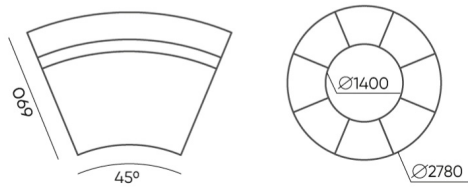

# dimensions

## QD R45 S

H: 500 | 1 szt.  
W: 1100 | St.  
L: 800 | pc.

kg  
netto 19  
brutto 24

QD R 45 S

H: 760 | 1 szt.  
W: 1400 | St.  
L: 880 | pc.

kg  
netto 19  
brutto 24

QD RO 45 S IN

H: 760 | 1 szt.  
W: 1400 | St.  
L: 880 | pc.

kg  
netto 25  
brutto 29

QD RO 45 S OUT

bejot:quadra

- A seat height: overall dimensions
- B seat height
- C chair height: overall dimensions
- D backrest height
- F chair width: overall dimensions
- G seat width
- H backrest width
- K height from the floor to the armrest
- M chair depth: overall dimensions
- N seat depth / seat length

Dimensions are approximate and may vary depending on the selected product configuration. The requirements of the standard are always met.