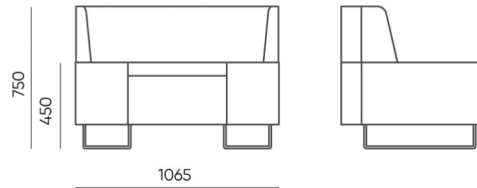

# dimensions

## QD R45 S

H: 500 | 1 szt.  
W: 1100 | St.  
L: 800 | pc.

kg  
netto 19  
brutto 24

QD R 45 S

H: 760 | 1 szt.  
W: 1400 | St.  
L: 880 | pc.

kg  
netto 19  
brutto 24

QD RO 45 S IN

H: 760 | 1 szt.  
W: 1400 | St.  
L: 880 | pc.

kg  
netto 25  
brutto 29

QD RO 45 S OUT

bejot:quadra

- A seat height: overall dimensions
- B seat height
- C chair height: overall dimensions
- D backrest height
- F chair width: overall dimensions
- G seat width
- H backrest width
- K height from the floor to the armrest
- M chair depth: overall dimensions
- N seat depth / seat length

Dimensions are approximate and may vary depending on the selected product configuration. The requirements of the standard are always met.