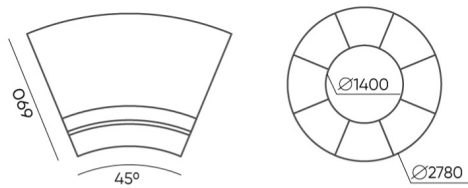

# dimensions

## QD R45 S

H: 500 | 1 szt.  
W: 1100 | St.  
L: 800 | pc.

kg  
netto 19  
brutto 24

QD R 45 S

H: 760 | 1 szt.  
W: 1400 | St.  
L: 880 | pc.

kg  
netto 19  
brutto 24

QD RO 45 S IN

H: 760 | 1 szt.  
W: 1400 | St.  
L: 880 | pc.

kg  
netto 25  
brutto 29

QD RO 45 S OUT

bejot:quadra

- A seat height: overall dimensions
- B seat height
- C chair height: overall dimensions
- D backrest height
- F chair width: overall dimensions
- G seat width
- H backrest width
- K height from the floor to the armrest
- M chair depth: overall dimensions
- N seat depth / seat length