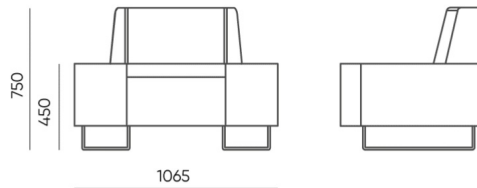

# dimensions

## QD R45 S

H: 500 | 1 szt.  
W: 1100 | St.  
L: 800 | pc.

kg  
netto 19  
brutto 24

QD R 45 S

H: 760 | 1 szt.  
W: 1400 | St.  
L: 880 | pc.

kg  
netto 19  
brutto 24

QD RO 45 S IN

H: 760 | 1 szt.  
W: 1400 | St.  
L: 880 | pc.

kg  
netto 25  
brutto 29

QD RO 45 S OUT

bejot:quadra

- A seat height: overall dimensions
- B seat height
- C chair height: overall dimensions
- D backrest height
- F chair width: overall dimensions
- G seat width
- H backrest width
- K height from the floor to the armrest
- M chair depth: overall dimensions
- N seat depth / seat length

Dimensions are approximate and may vary depending on the selected product configuration. The requirements of the standard are always met.