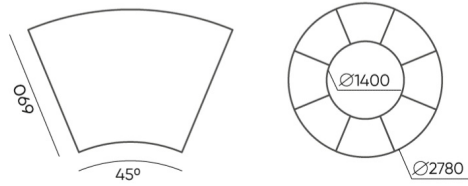

# dimensions

## QD R45 S

H: 500 | 1 szt.  
W: 1100 | St.  
L: 800 | pc.

kg  
netto 19  
brutto 24

QD R 45 S

H: 760 | 1 szt.  
W: 1400 | St.  
L: 880 | pc.

kg  
netto 19  
brutto 24

QD RO 45 S IN

H: 760 | 1 szt.  
W: 1400 | St.  
L: 880 | pc.

kg  
netto 25  
brutto 29

QD RO 45 S OUT

bejot:quadra

- A seat height: overall dimensions
- B seat height
- C chair height: overall dimensions
- D backrest height
- F chair width: overall dimensions
- G seat width
- H backrest width
- K height from the floor to the armrest
- M chair depth: overall dimensions
- N seat depth / seat length